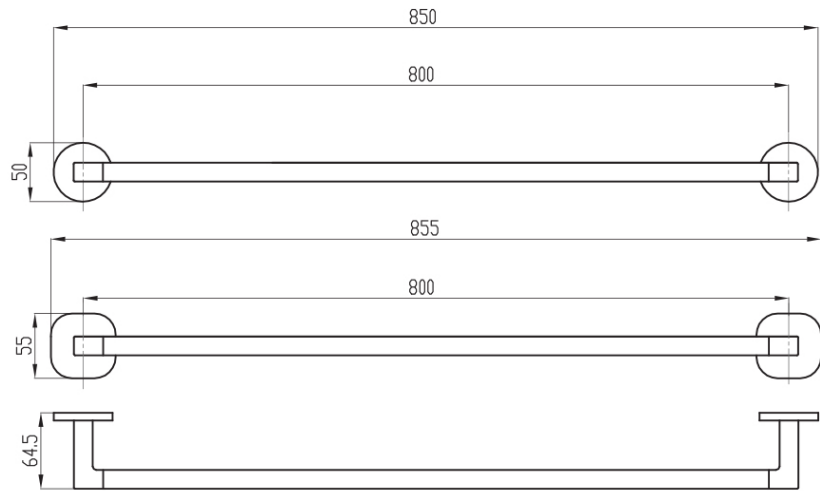

## Technical Specification

*Note: All dimensions are in millimetres and are subject to normal manufacturing variations. Always use the physical product measurements for cut-outs and rough-ins as the technical details shown may differ from the actual product. Use acetic cured silicone sealant. Do not use epoxy type adhesives. Clean with damp cloth. Do not use abrasive cleaners, liquids or pastes.*