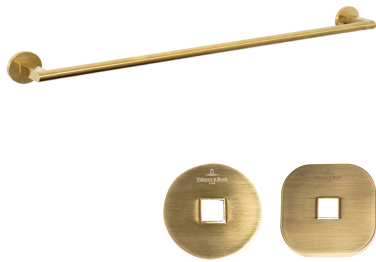

# Architectura 800mm Towel Rail

Brushed Gold

## Product Image

Includes Round & Soft Square Flanges