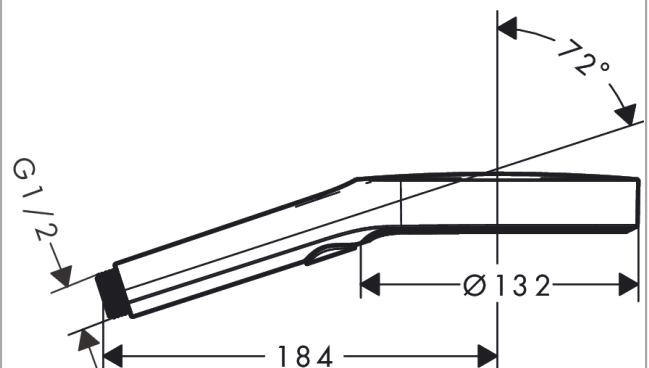

Scale drawing