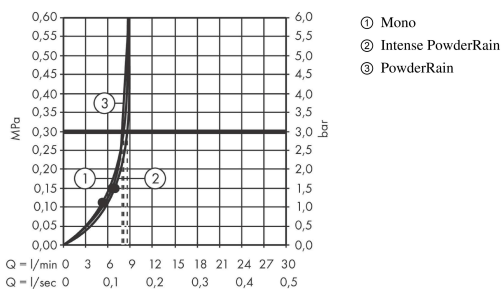

Flowchart

The consumption was measured in combination with the appropriate fittings (thermostat/mixer/ in-wall valve) to reflect actual application in practice.