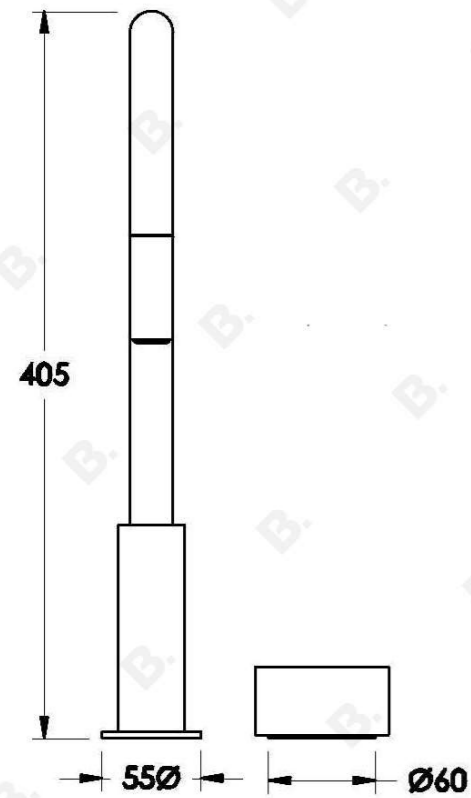

HALO KITCHEN SET WITH DUAL FUNCTION PULL-OUT SPRAY AND MARBLE HANDLE

1.9507.94.6.XX

PRODUCT DIMENSIONS:

Front view:

Side view:

Top view: