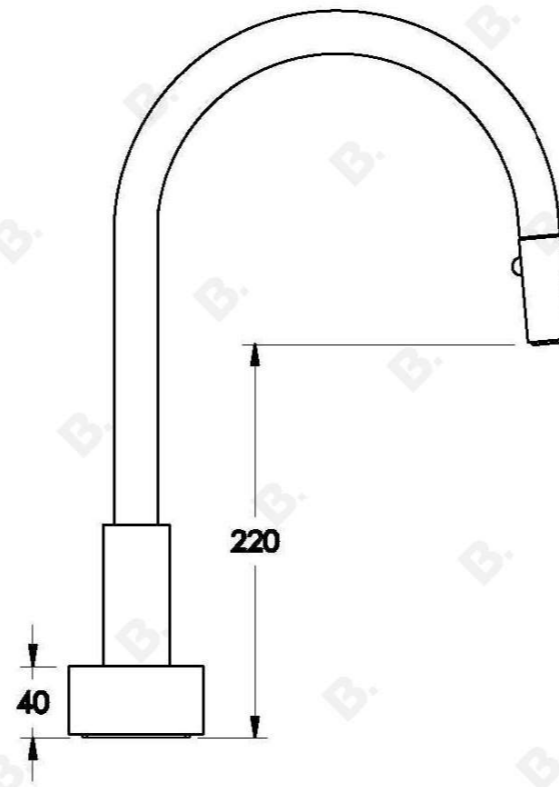

HALO KITCHEN SET WITH DUAL FUNCTION PULL-OUT SPRAY AND MARBLE HANDLE

1.9507.94.6.XX

PRODUCT DIMENSIONS:

Front view:

Side view:

Top view: