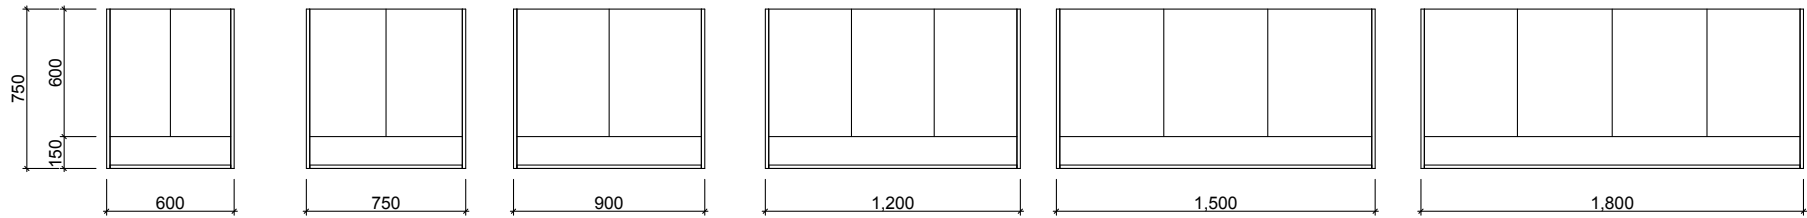

# SHAVERS

Sanremo

Waste size: Acrylic = 40mm, Ceramic = 32mm, Sculptured Marble = 32mm  
Note: Where left or right hand options are available please specify or else cabinets will be supplied as per these drawings.  
NOTE: All vanity top and basin sizes are nominal only. E&OE