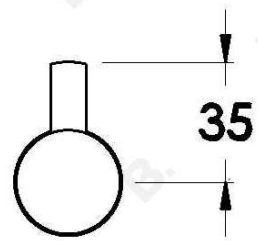

## YOKATO ROBE HOOK

1.9363.00.0.XX

### PRODUCT DIMENSIONS:

Front view:

Side view:

Top view: