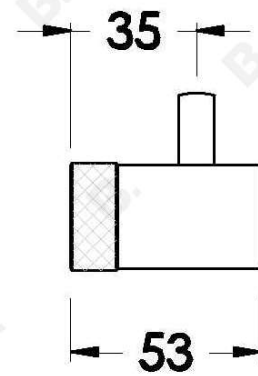

## YOKATO ROBE HOOK

1.9363.00.0.XX

### PRODUCT DIMENSIONS:

Front view:

Side view:

Top view: