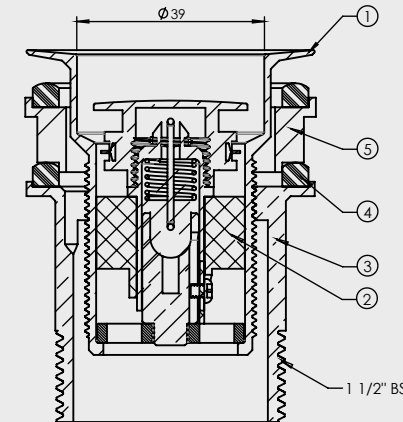

# BASIN POP DOWN™ 40mm

## PLUG & WASTES

- Suits basins with 32mm or 40mm outlet with or without overflow
- Innovative quick remove cartridge
- Lifetime replacement guarantee on cartridge
- World Wide Patent Granted or Pending
- Available in a range of finishes

CODE	OUTLET SIZE	FINISH	CARTON QTY
21801.01	40mm	Chrome	32

SECTION B-B  
OPEN

SECTION A-A  
CLOSE

ITEM	PART No.	DESCRIPTION	QTY.
1	100206	FLANGE POP DOWN 60mm DIA	1
2	100024	POP DOWN VALVE WITH UPSIDE DOWN SPRING	1
3	100018	BACK NUT FOR POP DOWN 32mm	1
4	100219	POP DOWN DELUX WASHER	2
5	100056	SPACER FOR POP DOWN	1

ISO VIEW

**Note:**

Spacer and additional washer to be used in low profile applications only.