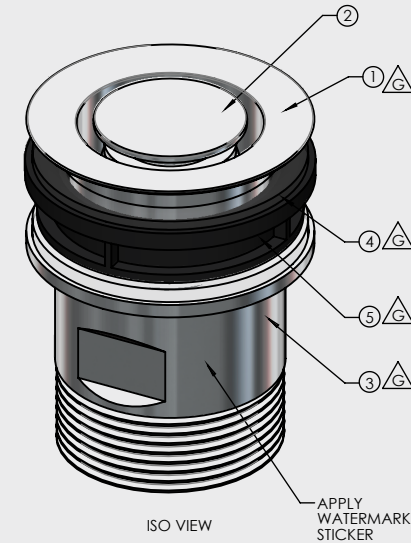

## PLUG & WASTES

- Suits basins with 32mm or 40mm outlet with or without overflow
- Innovative quick remove cartridge
- Lifetime replacement guarantee on cartridge
- World Wide Patent Granted or Pending
- Available in a range of finishes

CODE	OUTLET SIZE	FINISH	CARTON QTY
21801.01	40mm	Chrome	32

SECTION B-B  
OPEN

SECTION A-A  
CLOSE

ITEM	PART No.	DESCRIPTION	QTY.
1	100206	FLANGE POP DOWN 60mm DIA	1
2	100024	POP DOWN VALVE WITH UPSIDE DOWN SPRING	1
3	100018	BACK NUT FOR POP DOWN 32mm	1
4	100219	POP DOWN DELUX WASHER	2
5	100056	SPACER FOR POP DOWN	1

ISO VIEW

**Note:**

Spacer and additional washer to be used in low profile applications only.