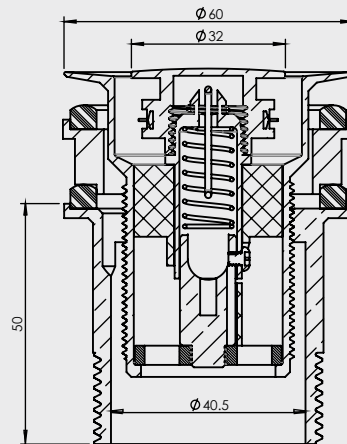

# BASIN POP DOWN™ 40mm

## PLUG & WASTES

- Suits basins with 32mm or 40mm outlet with or without overflow
- Innovative quick remove cartridge
- Lifetime replacement guarantee on cartridge
- World Wide Patent Granted or Pending
- Available in a range of finishes

CODE	OUTLET SIZE	FINISH	CARTON QTY
21801.01	40mm	Chrome	32

SECTION B-B  
OPEN

SECTION A-A  
CLOSE

ITEM	PART No.	DESCRIPTION	QTY.
1	100206	FLANGE POP DOWN 60mm DIA	1
2	100024	POP DOWN VALVE WITH UPSIDE DOWN SPRING	1
3	100018	BACK NUT FOR POP DOWN 32mm	1
4	100219	POP DOWN DELUX WASHER	2
5	100056	SPACER FOR POP DOWN	1

ISO VIEW

**Note:**

Spacer and additional washer to be used in low profile applications only.