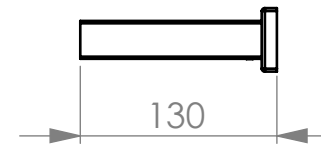

BATHROOM BUTLER® 8500 Series DOUBLE RAIL - 650mm

Finish:

Code:

POLISHED GRADE 304 Stainless Steel

8582POLS

BRUSHED GRADE 304 Stainless Steel

8582BRSH

Dimensions given are in millimeters.
Bathroom Butler® reserves the right to alter and/or remove
designs from time to time without prior notice.
This drawing is to be used for reference purposes only. E & O.E.