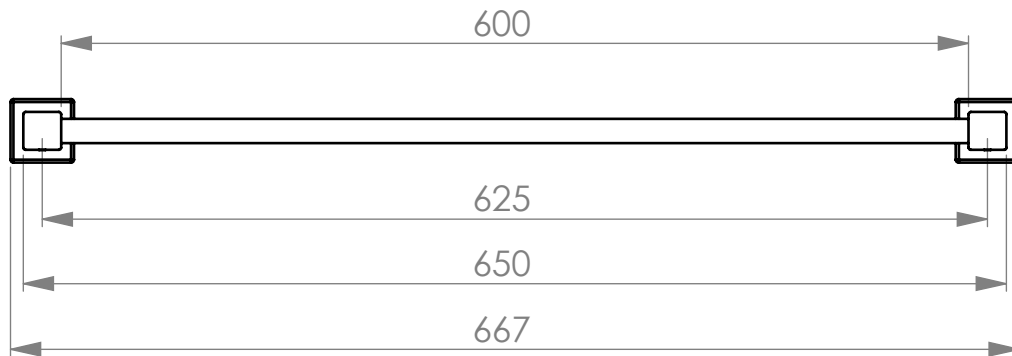

BATHROOM BUTLER® 8500 Series DOUBLE RAIL - 650mm

Finish:

Code:

POLISHED GRADE 304 Stainless Steel

8582POLS

BRUSHED GRADE 304 Stainless Steel

8582BRSH

Dimensions given are in millimeters.
Bathroom Butler® reserves the right to alter and/or remove
designs from time to time without prior notice.
This drawing is to be used for reference purposes only. E & O.E.