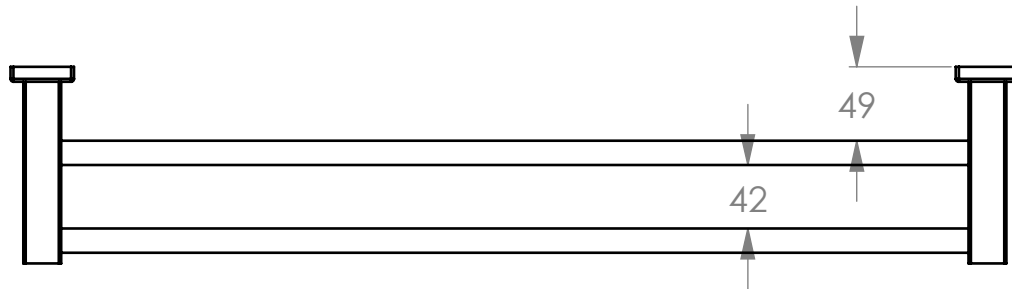

BATHROOM BUTLER® 8500 Series DOUBLE RAIL - 650mm

Finish:

Code:

POLISHED GRADE 304 Stainless Steel

8582POLS

BRUSHED GRADE 304 Stainless Steel

8582BRSH

Dimensions given are in millimeters.
Bathroom Butler® reserves the right to alter and/or remove
designs from time to time without prior notice.
This drawing is to be used for reference purposes only. E & O.E.