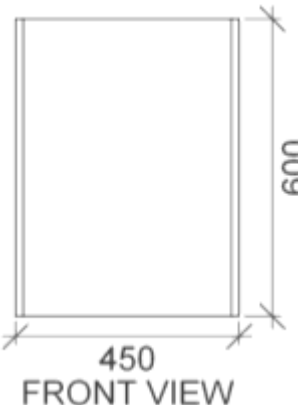

COMMODORE SPECS

RIFCO

EST. 1975

ALL SIZES SHOWN ARE NOMINAL & SHOULD BE CHECKED PRIOR TO
INSTALLATION