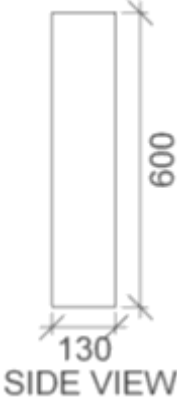

COMMODORE SPECS

RIFCO

EST. 1975

ALL SIZES SHOWN ARE NOMINAL & SHOULD BE CHECKED PRIOR TO
INSTALLATION