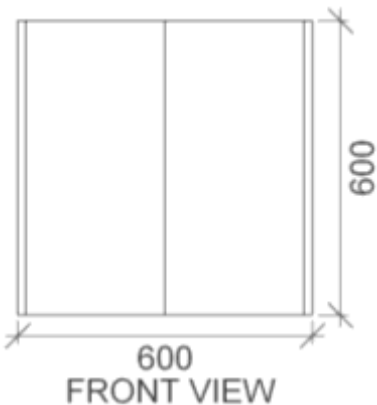

COMMODORE SPECS

RIFCO

EST. 1975

ALL SIZES SHOWN ARE NOMINAL & SHOULD BE CHECKED PRIOR TO
INSTALLATION