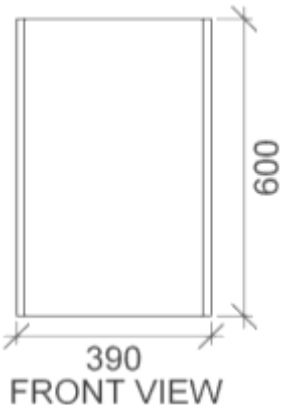

COMMODORE SPECS

RIFCO

EST. 1975

ALL SIZES SHOWN ARE NOMINAL & SHOULD BE CHECKED PRIOR TO
INSTALLATION