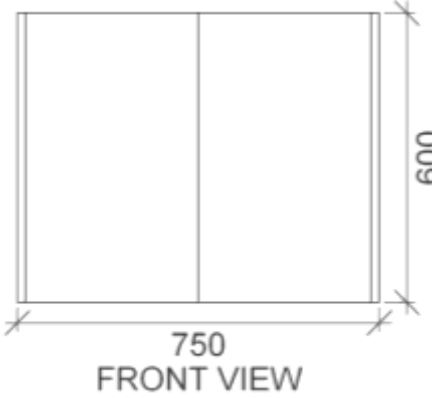

COMMODORE SPECS

RIFCO

EST. 1975

ALL SIZES SHOWN ARE NOMINAL & SHOULD BE CHECKED PRIOR TO
INSTALLATION