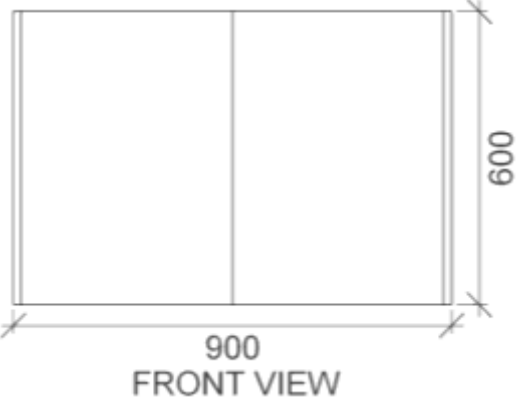

COMMODORE SPECS

RIFCO

EST. 1975

ALL SIZES SHOWN ARE NOMINAL & SHOULD BE CHECKED PRIOR TO
INSTALLATION