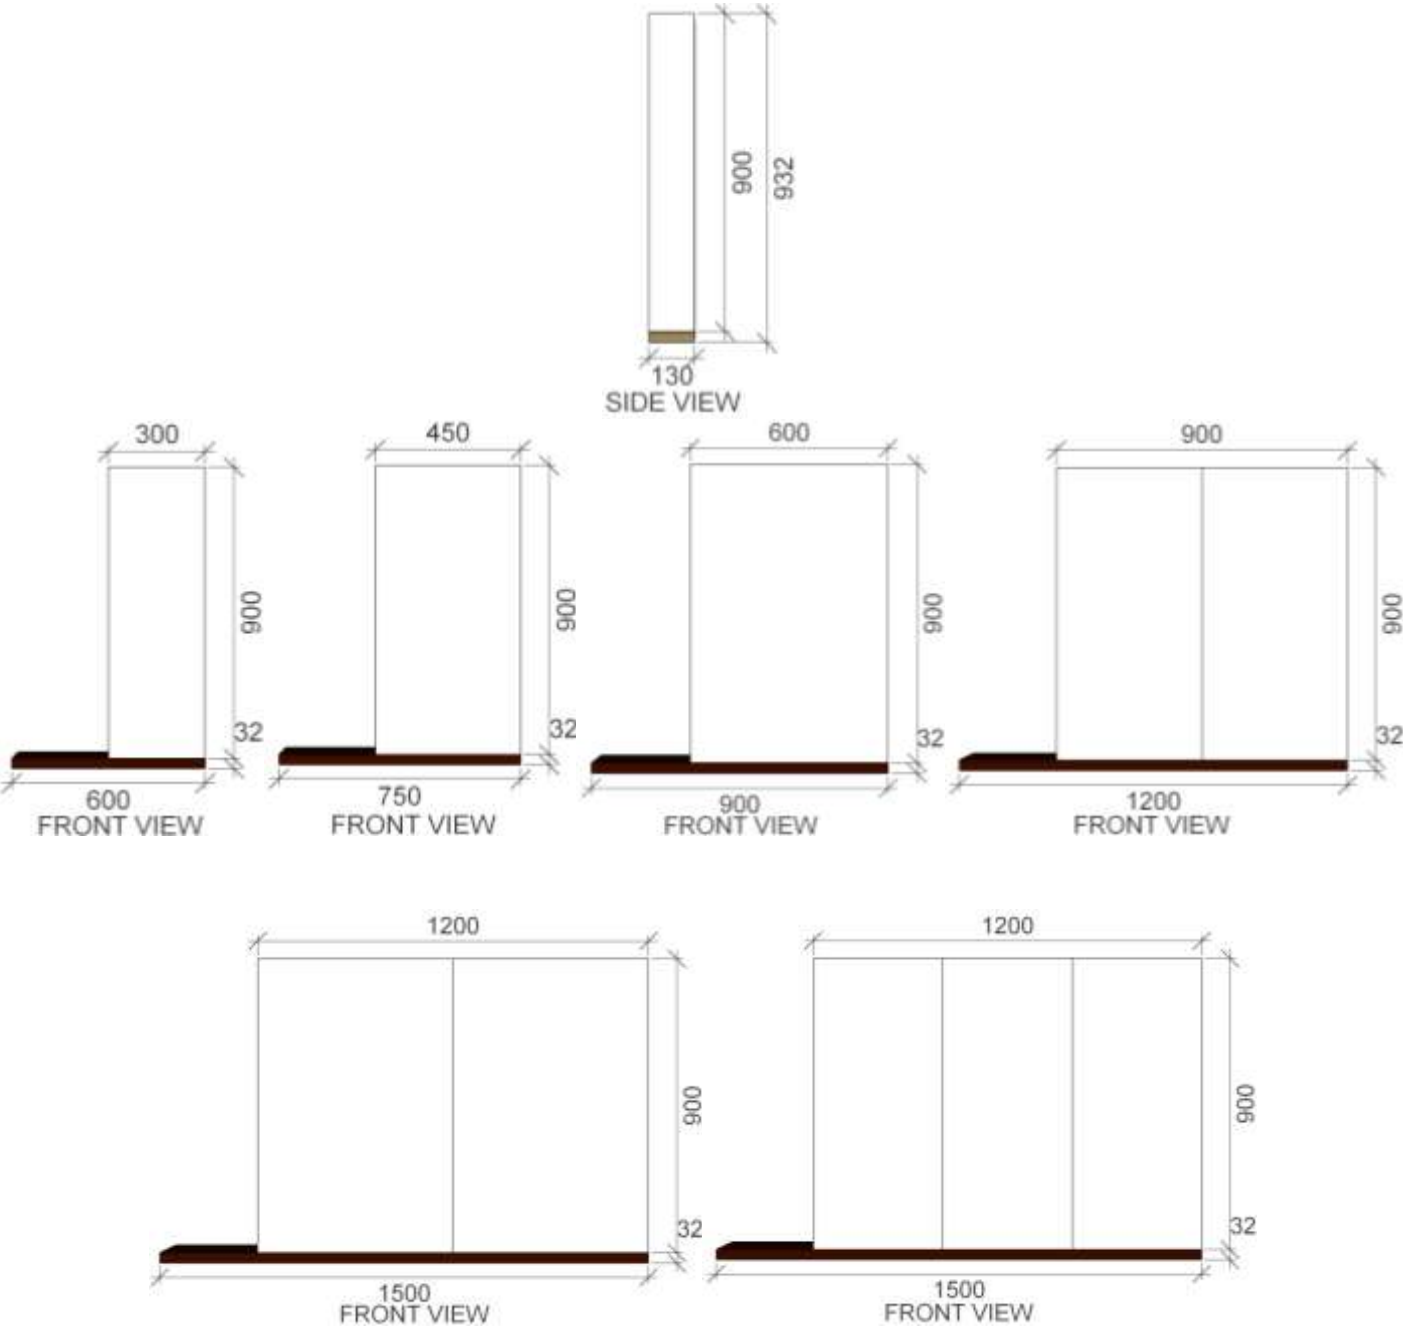

MAUI CABINET SPECS

RIFCO

EST. 1975

ALL SIZES SHOWN ARE NOMINAL & SHOULD BE CHECKED PRIOR TO
INSTALLATION