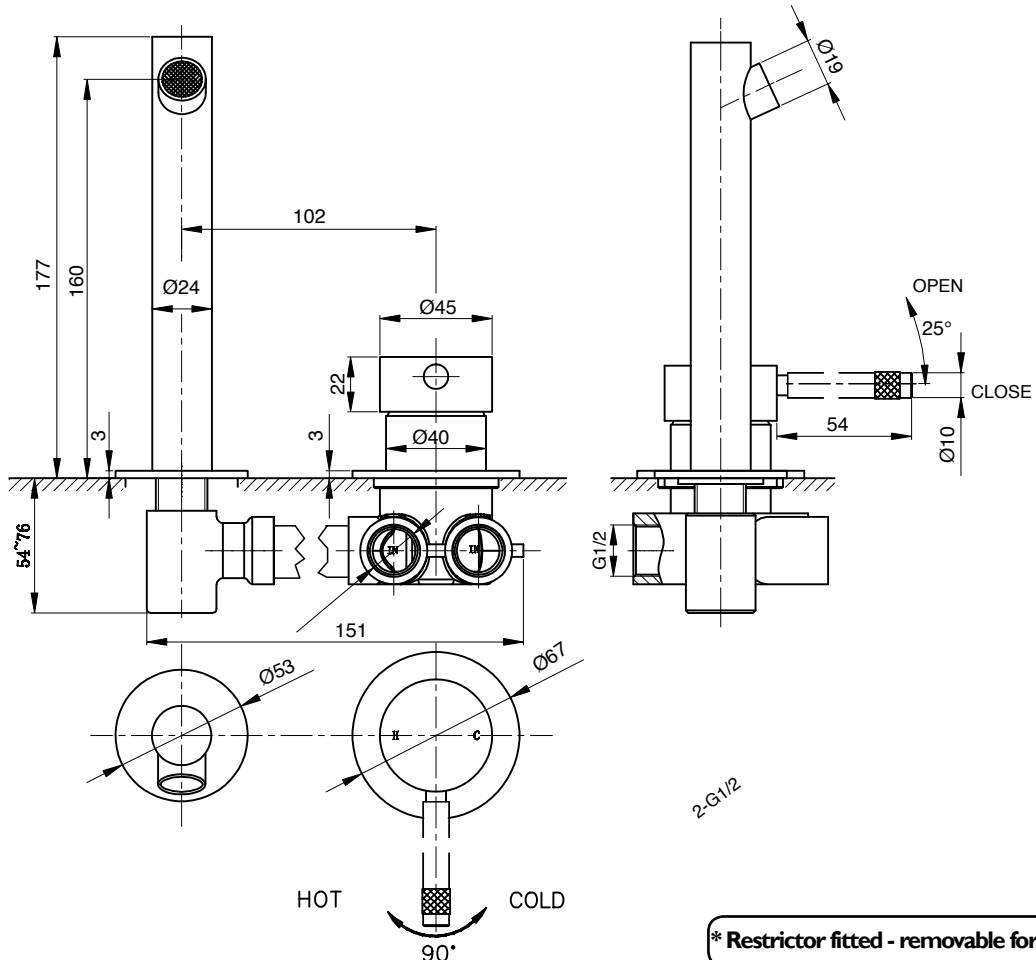

**Product Code : TO.01-2RF160**

**Colour : chrome**

**Features :**

- knurled pin lever 160mm spout
- **1/2" female spout**
- Ø53mm x 3mm flange (spout)
- Ø67mm x 3mm flange (mixer)
- Body : (Code : XX.05W)
- Dress fittings : (Code : TO.01-2RF160-D)

## Technical Details

**\* Restrictor fitted - removable for bath application.**