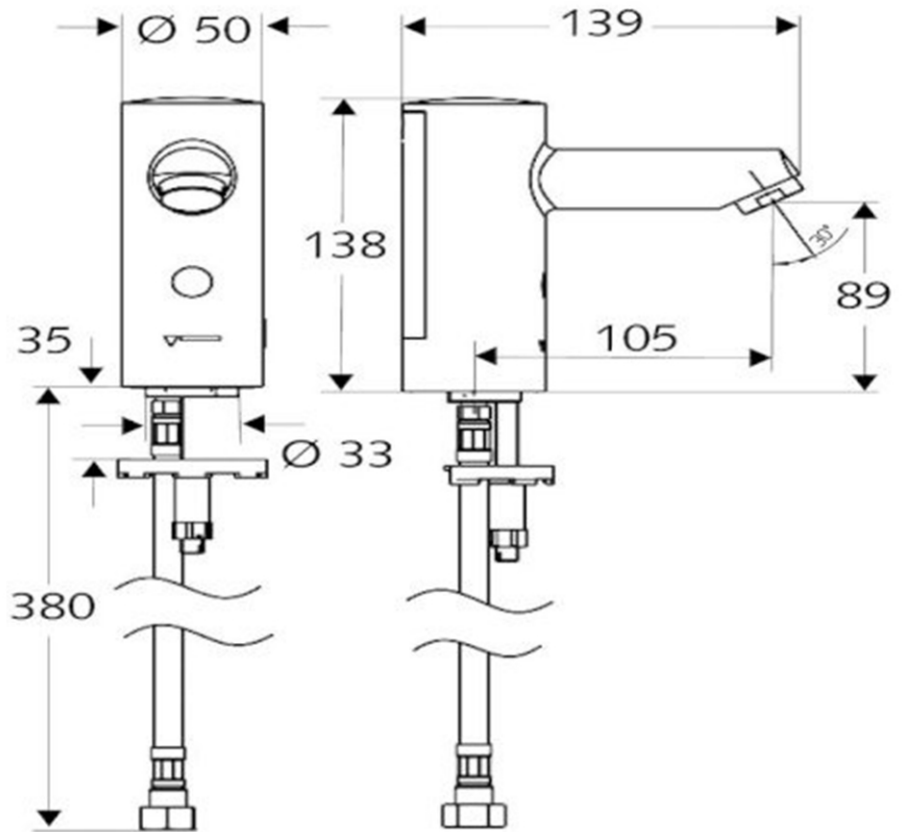

Modus E Basin Tap Single Temperature

Battery

Product Image

Product Details

SKU:	012670699
Brand:	Schell
Range:	Modus
Warranty:	2 Years
WELS:	6 Star 5 LPM, Reg #: T29712

Additional Features

Required Product

Recommended Products

Technical Specification

Additional Notes
 * includes 9V Battery

Note: All dimensions are in millimetres and are subject to normal manufacturing variations. Always use the physical product measurements for cut-outs and rough-ins as the technical details shown may differ from the actual product. Use acetic cured silicone sealant. Do not use epoxy type adhesives. Clean with damp cloth. Do not use abrasive cleaners, liquids or pastes.