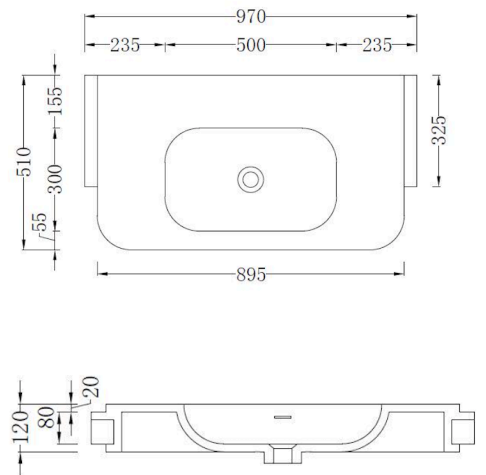

## PARO

INTEGRATED BASIN

SPECIFICATIONS

<b>MODEL</b>	PARO INTEGRATED BASIN
<b>CODE</b>	GKS1039
<b>MATERIAL</b>	KASSTONE
<b>WEIGHT (KGS)</b>	25