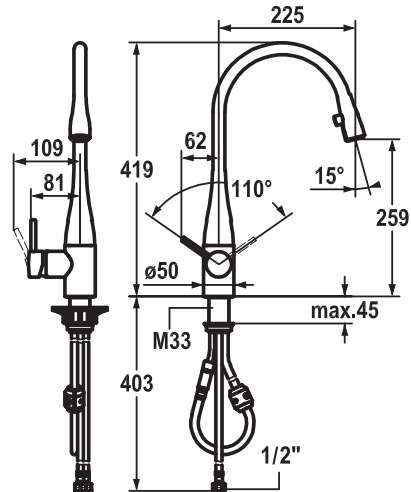

Chrome (10.111.103.000)

TECHNICAL SPECIFICATIONS

Spout Reach	225mm
Mounting Hole Size	ø35mm
Fastening By	M33 x1.5 threaded sleeve
Pull-Out Spray	Yes
WELS	5 star / 6 LPM
WELS Registration	T11095
Min. Flow Rate	50kPa
Max. Flow Rate	500kPa

FEATURES

-  Swivel Spout
320° range
-  Pull-Out Spray
600mm hose length
-  Touch Protect
Insulated to protect your hands

Stainless Steel (10.111.103.700)

TECHNICAL SPECIFICATIONS

Spout Reach	225mm
Mounting Hole Size	ø35mm
Fastening By	M33 x1.5 threaded sleeve
Pull-Out Spray	Yes
WELS	5 star / 6 LPM
WELS Registration	T11095
Min. Flow Rate	50kPa
Max. Flow Rate	500kPa

FEATURES

Swivel Spout
320° range

Pull-Out Spray
600mm hose length

Touch Protect
Insulated to protect your hands

Chrome (10.121.103.000)

TECHNICAL SPECIFICATIONS

Spout Reach	225mm
Mounting Hole Size	ø35mm
Fastening By	M33 x1.5 threaded sleeve
Pull-Out Spray	Yes
WELS	5 star / 6 LPM
WELS Registration	T11096
Min. Flow Rate	50kPa
Max. Flow Rate	500kPa

Black Chrome (10.121.103.151)

TECHNICAL SPECIFICATIONS

Spout Reach	225mm
Mounting Hole Size	ø35mm
Fastening By	M33 x1.5 threaded sleeve
Pull-Out Spray	Yes
WELS	5 star / 6 LPM
WELS Registration	T11096
Min. Flow Rate	50kPa
Max. Flow Rate	500kPa