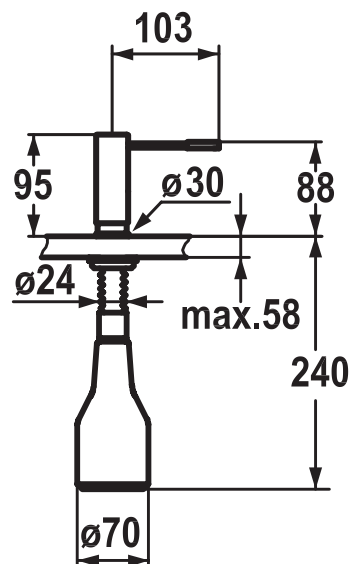

Chrome (10.111.103.000)

TECHNICAL SPECIFICATIONS

Spout Reach	225mm
Mounting Hole Size	ø35mm
Fastening By	M33 x1.5 threaded sleeve
Pull-Out Spray	Yes
WELS	5 star / 6 LPM
WELS Registration	T11095
Min. Flow Rate	50kPa
Max. Flow Rate	500kPa

Black Chrome (10.121.103.151)

TECHNICAL SPECIFICATIONS

Spout Reach	225mm
Mounting Hole Size	ø35mm
Fastening By	M33 x1.5 threaded sleeve
Pull-Out Spray	Yes
WELS	5 star / 6 LPM
WELS Registration	T11096
Min. Flow Rate	50kPa
Max. Flow Rate	500kPa

Stainless Steel (10.121.103.700)

TECHNICAL SPECIFICATIONS

Spout Reach	225mm
Mounting Hole Size	ø35mm
Fastening By	M33 x1.5 threaded sleeve
Pull-Out Spray	Yes
WELS	5 star / 6 LPM
WELS Registration	T11096
Min. Flow Rate	50kPa
Max. Flow Rate	500kPa

Glacier White (Z.536.063.150)

TECHNICAL SPECIFICATIONS

Capacity	300ml
Mounting Hole Size	ø26mm

Chrome (Z.536.063.000)

TECHNICAL SPECIFICATIONS

Capacity	300ml
Mounting Hole Size	ø26mm

Black Chrome (Z.536.063.151)