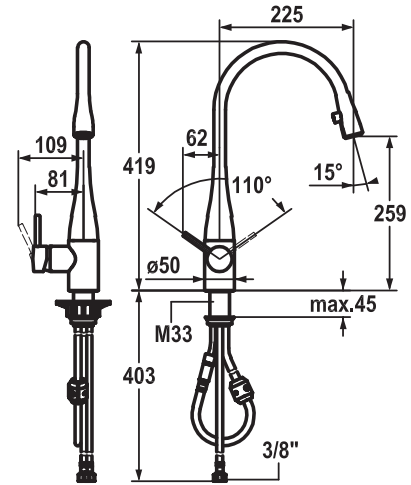

Chrome (10.111.103.000)

TECHNICAL SPECIFICATIONS

Spout Reach	225mm
Mounting Hole Size	ø35mm
Fastening By	M33 x1.5 threaded sleeve
Pull-Out Spray	Yes
WELS	5 star / 6 LPM
WELS Registration	T11095
Min. Flow Rate	50kPa
Max. Flow Rate	500kPa

FEATURES

-  Swivel Spout
320° range
-  Pull-Out Spray
600mm hose length
-  Touch Protect
Insulated to protect your hands

Stainless Steel (10.111.103.700)

TECHNICAL SPECIFICATIONS

Spout Reach	225mm
Mounting Hole Size	ø35mm
Fastening By	M33 x1.5 threaded sleeve
Pull-Out Spray	Yes
WELS	5 star / 6 LPM
WELS Registration	T11095
Min. Flow Rate	50kPa
Max. Flow Rate	500kPa

FEATURES

Swivel Spout
320° range

Pull-Out Spray
600mm hose length

Touch Protect
Insulated to protect your hands

Chrome (10.121.103.000)

TECHNICAL SPECIFICATIONS

Spout Reach	225mm
Mounting Hole Size	ø35mm
Fastening By	M33 x1.5 threaded sleeve
Pull-Out Spray	Yes
WELS	5 star / 6 LPM
WELS Registration	T11096
Min. Flow Rate	50kPa
Max. Flow Rate	500kPa

Black Chrome (10.121.103.151)

TECHNICAL SPECIFICATIONS

Spout Reach	225mm
Mounting Hole Size	ø35mm
Fastening By	M33 x1.5 threaded sleeve
Pull-Out Spray	Yes
WELS	5 star / 6 LPM
WELS Registration	T11096
Min. Flow Rate	50kPa
Max. Flow Rate	500kPa