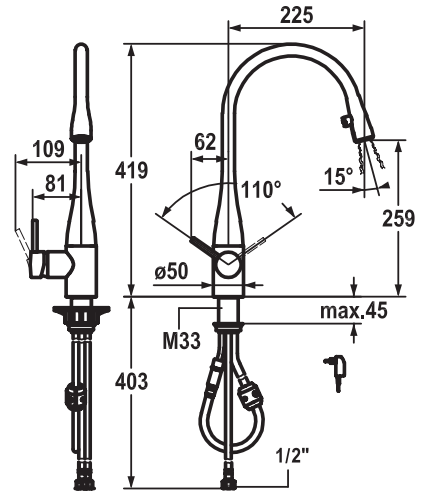

Chrome (10.111.103.000)

TECHNICAL SPECIFICATIONS

Spout Reach	225mm
Mounting Hole Size	ø35mm
Fastening By	M33 x1.5 threaded sleeve
Pull-Out Spray	Yes
WELS	5 star / 6 LPM
WELS Registration	T11095
Min. Flow Rate	50kPa
Max. Flow Rate	500kPa

Glacier White (10.121.103.150)

TECHNICAL SPECIFICATIONS

Spout Reach	225mm
Mounting Hole Size	ø35mm
Fastening By	M33 x1.5 threaded sleeve
Pull-Out Spray	Yes
WELS	5 star / 6 LPM
WELS Registration	T11096
Min. Flow Rate	50kPa
Max. Flow Rate	500kPa

Black Chrome (10.121.103.151)

TECHNICAL SPECIFICATIONS

Spout Reach	225mm
Mounting Hole Size	ø35mm
Fastening By	M33 x1.5 threaded sleeve
Pull-Out Spray	Yes
WELS	5 star / 6 LPM
WELS Registration	T11096
Min. Flow Rate	50kPa
Max. Flow Rate	500kPa

Stainless Steel (10.121.103.700)

TECHNICAL SPECIFICATIONS

Spout Reach	225mm
Mounting Hole Size	ø35mm
Fastening By	M33 x1.5 threaded sleeve
Pull-Out Spray	Yes
WELS	5 star / 6 LPM
WELS Registration	T11096
Min. Flow Rate	50kPa
Max. Flow Rate	500kPa