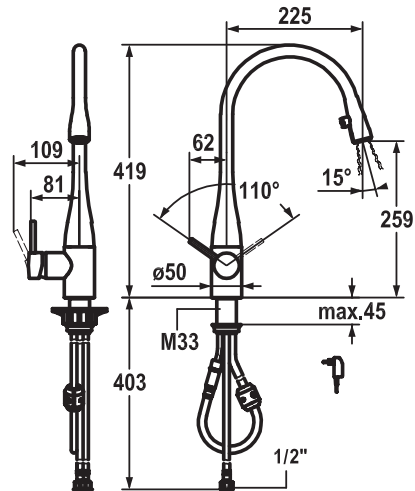

Chrome (10.111.103.000)

TECHNICAL SPECIFICATIONS

Spout Reach	225mm
Mounting Hole Size	ø35mm
Fastening By	M33 x1.5 threaded sleeve
Pull-Out Spray	Yes
WELS	5 star / 6 LPM
WELS Registration	T11095
Min. Flow Rate	50kPa
Max. Flow Rate	500kPa

Glacier White (10.121.103.150)

TECHNICAL SPECIFICATIONS

Spout Reach	225mm
Mounting Hole Size	ø35mm
Fastening By	M33 x1.5 threaded sleeve
Pull-Out Spray	Yes
WELS	5 star / 6 LPM
WELS Registration	T11096
Min. Flow Rate	50kPa
Max. Flow Rate	500kPa

Black Chrome (10.121.103.151)

TECHNICAL SPECIFICATIONS

Spout Reach	225mm
Mounting Hole Size	ø35mm
Fastening By	M33 x1.5 threaded sleeve
Pull-Out Spray	Yes
WELS	5 star / 6 LPM
WELS Registration	T11096
Min. Flow Rate	50kPa
Max. Flow Rate	500kPa

Stainless Steel (10.121.103.700)

TECHNICAL SPECIFICATIONS

Spout Reach	225mm
Mounting Hole Size	ø35mm
Fastening By	M33 x1.5 threaded sleeve
Pull-Out Spray	Yes
WELS	5 star / 6 LPM
WELS Registration	T11096
Min. Flow Rate	50kPa
Max. Flow Rate	500kPa