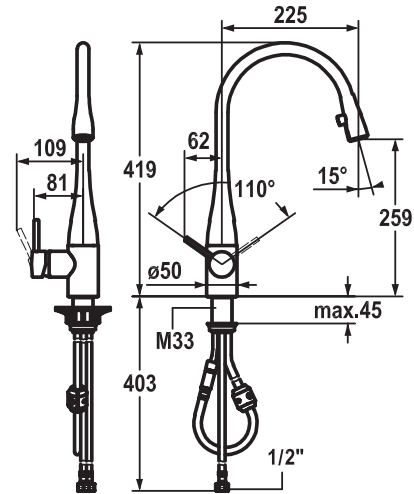

Chrome (10.111.103.000)

TECHNICAL SPECIFICATIONS

Spout Reach	225mm
Mounting Hole Size	ø35mm
Fastening By	M33 x1.5 threaded sleeve
Pull-Out Spray	Yes
WELS	5 star / 6 LPM
WELS Registration	T11095
Min. Flow Rate	50kPa
Max. Flow Rate	500kPa

FEATURES

-  Swivel Spout
320° range
-  Pull-Out Spray
600mm hose length
-  Touch Protect
Insulated to protect your hands

Stainless Steel (10.111.103.700)

TECHNICAL SPECIFICATIONS

Spout Reach	225mm
Mounting Hole Size	ø35mm
Fastening By	M33 x1.5 threaded sleeve
Pull-Out Spray	Yes
WELS	5 star / 6 LPM
WELS Registration	T11095
Min. Flow Rate	50kPa
Max. Flow Rate	500kPa

FEATURES

Swivel Spout
320° range

Pull-Out Spray
600mm hose length

Touch Protect
Insulated to protect your hands

Chrome (10.121.103.000)

TECHNICAL SPECIFICATIONS

Spout Reach	225mm
Mounting Hole Size	ø35mm
Fastening By	M33 x1.5 threaded sleeve
Pull-Out Spray	Yes
WELS	5 star / 6 LPM
WELS Registration	T11096
Min. Flow Rate	50kPa
Max. Flow Rate	500kPa

Black Chrome (10.121.103.151)

TECHNICAL SPECIFICATIONS

Spout Reach	225mm
Mounting Hole Size	ø35mm
Fastening By	M33 x1.5 threaded sleeve
Pull-Out Spray	Yes
WELS	5 star / 6 LPM
WELS Registration	T11096
Min. Flow Rate	50kPa
Max. Flow Rate	500kPa