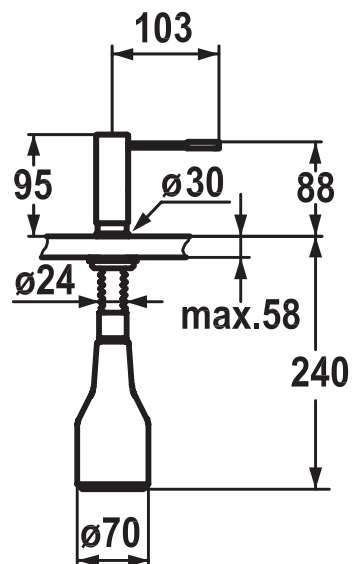

Glacier White (Z.536.063.150)

TECHNICAL SPECIFICATIONS

Capacity	300ml
Mounting Hole Size	ø26mm