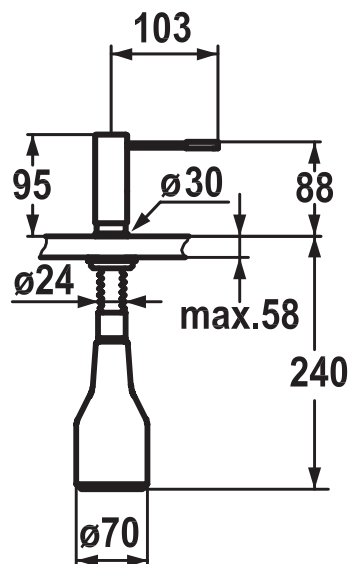

Chrome (10.111.103.000)

TECHNICAL SPECIFICATIONS

Spout Reach	225mm
Mounting Hole Size	ø35mm
Fastening By	M33 x1.5 threaded sleeve
Pull-Out Spray	Yes
WELS	5 star / 6 LPM
WELS Registration	T11095
Min. Flow Rate	50kPa
Max. Flow Rate	500kPa

Black Chrome (10.121.103.151)

TECHNICAL SPECIFICATIONS

Spout Reach	225mm
Mounting Hole Size	ø35mm
Fastening By	M33 x1.5 threaded sleeve
Pull-Out Spray	Yes
WELS	5 star / 6 LPM
WELS Registration	T11096
Min. Flow Rate	50kPa
Max. Flow Rate	500kPa

Stainless Steel (10.121.103.700)

TECHNICAL SPECIFICATIONS

Spout Reach	225mm
Mounting Hole Size	ø35mm
Fastening By	M33 x1.5 threaded sleeve
Pull-Out Spray	Yes
WELS	5 star / 6 LPM
WELS Registration	T11096
Min. Flow Rate	50kPa
Max. Flow Rate	500kPa

Glacier White (Z.536.063.150)

TECHNICAL SPECIFICATIONS

Capacity	300ml
Mounting Hole Size	ø26mm

Chrome (Z.536.063.000)

TECHNICAL SPECIFICATIONS

Capacity	300ml
Mounting Hole Size	ø26mm

Black Chrome (Z.536.063.151)