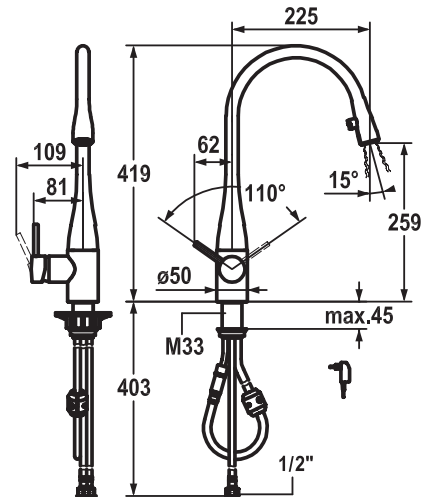

Glacier White (10.121.103.150)

TECHNICAL SPECIFICATIONS

Spout Reach	225mm
Mounting Hole Size	ø35mm
Fastening By	M33 x1.5 threaded sleeve
Pull-Out Spray	Yes
WELS	5 star / 6 LPM
WELS Registration	T11096
Min. Flow Rate	50kPa
Max. Flow Rate	500kPa

FEATURES

- Swivel Spout
  320° range
- Pull-Out Spray
  600mm hose length
- Touch Protect
  Insulated to protect your hands
- LED Shine
  Tap illuminates the sink
- 30 Minute Auto Shut Off
  Automatically shuts of LED Shine