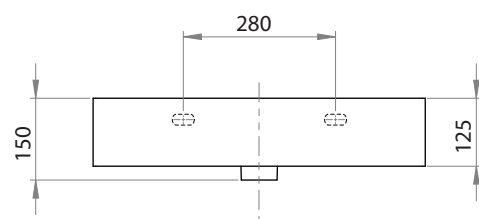

Twenty 60 Left Bowl Bench Basin

Product Code: TC20630 (NTH), TC20631 (1TH), TC20633 (3TH)

The Twenty collection of luxury basins embody sleek and precise styling. Crisp planes, thin walls and a perimeter that elegantly frames the basin tops, combine to present feature pieces that are distinctive while not being bulky. Four configurations are available; full bowl, centre bowl with side shelves, right or left hand bowl with side shelf.

Specifications

- Colour / Finish** — White / Gloss
- Material** — Vitreous China
- Bowl Capacity** — 6L to Overflow
- Tap Holes** — 0, 1 or 3
- Overflow** — Integral
- Waste Outlet** — 32mm Overflow Plug & Waste to be ordered separately (TA3240 or TA4032)
- W x D x H** — 610 x 460 x 125mm
- Installation** — This basin is not glazed at the rear, therefore, it is recommended that it be installed directly against the wall behind.
- Warranty** — 10 years