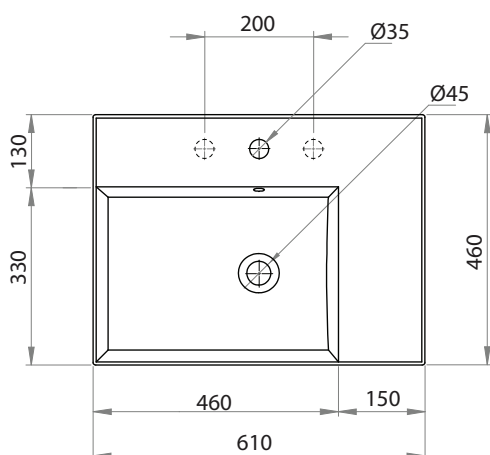

Twenty 60 Left Bowl Bench Basin

Product Code: TC20630 (NTH), TC20631 (1TH), TC20633 (3TH)

The Twenty collection of luxury basins embody sleek and precise styling. Crisp planes, thin walls and a perimeter that elegantly frames the basin tops, combine to present feature pieces that are distinctive while not being bulky. Four configurations are available; full bowl, centre bowl with side shelves, right or left hand bowl with side shelf.

Specifications

- Colour / Finish** — White / Gloss
- Material** — Vitreous China
- Bowl Capacity** — 6L to Overflow
- Tap Holes** — 0, 1 or 3
- Overflow** — Integral
- Waste Outlet** — 32mm Overflow Plug & Waste to be ordered separately (TA3240 or TA4032)
- W x D x H** — 610 x 460 x 125mm
- Installation** — This basin is not glazed at the rear, therefore, it is recommended that it be installed directly against the wall behind.
- Warranty** — 10 years