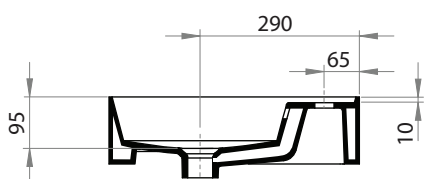

Twenty 60 Left Bowl Bench Basin

Product Code: TC20630 (NTH), TC20631 (1TH), TC20633 (3TH)

The Twenty collection of luxury basins embody sleek and precise styling. Crisp planes, thin walls and a perimeter that elegantly frames the basin tops, combine to present feature pieces that are distinctive while not being bulky. Four configurations are available; full bowl, centre bowl with side shelves, right or left hand bowl with side shelf.

Specifications

- Colour / Finish** — White / Gloss
- Material** — Vitreous China
- Bowl Capacity** — 6L to Overflow
- Tap Holes** — 0, 1 or 3
- Overflow** — Integral
- Waste Outlet** — 32mm Overflow Plug & Waste to be ordered separately (TA3240 or TA4032)
- W x D x H** — 610 x 460 x 125mm
- Installation** — This basin is not glazed at the rear, therefore, it is recommended that it be installed directly against the wall behind.
- Warranty** — 10 years