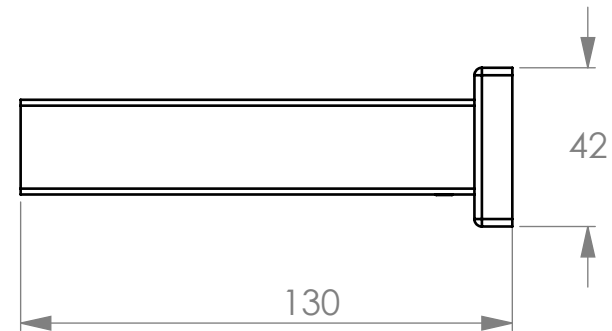

BATHROOM BUTLER® 8500 Series SOAP RACK

Finish:

Code:

POLISHED GRADE 304 Stainless Steel

8530POLS

BRUSHED GRADE 304 Stainless Steel

8530BRSH

Dimensions given are in millimeters.
Bathroom Butler® reserves the right to alter and/or remove
designs from time to time without prior notice.
This drawing is to be used for reference purposes only. E & O.E.