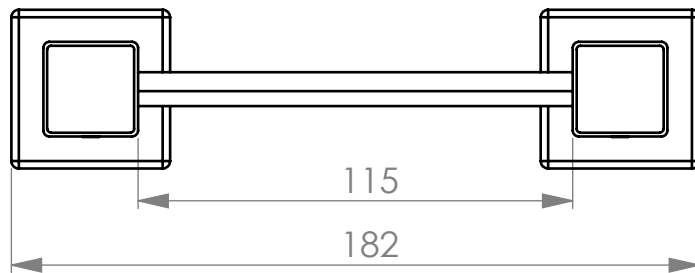

BATHROOM BUTLER® 8500 Series SOAP RACK

Finish:

Code:

POLISHED GRADE 304 Stainless Steel

8530POLS

BRUSHED GRADE 304 Stainless Steel

8530BRSH

Dimensions given are in millimeters.
Bathroom Butler® reserves the right to alter and/or remove
designs from time to time without prior notice.
This drawing is to be used for reference purposes only. E & O.E.