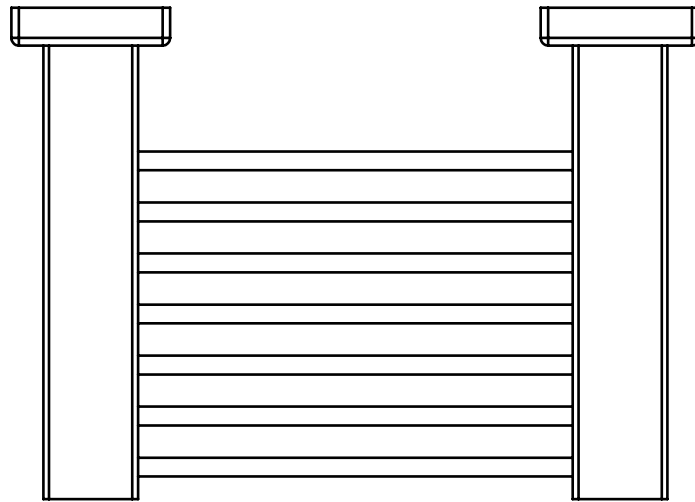

BATHROOM BUTLER® 8500 Series SOAP RACK

Finish:

Code:

POLISHED GRADE 304 Stainless Steel

8530POLS

BRUSHED GRADE 304 Stainless Steel

8530BRSH

Dimensions given are in millimeters.
Bathroom Butler® reserves the right to alter and/or remove
designs from time to time without prior notice.
This drawing is to be used for reference purposes only. E & O.E.