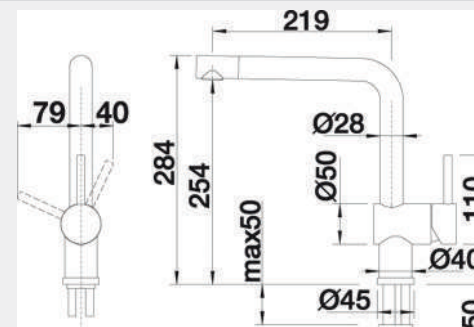

360° Swivel Spout

Allows better access to the sink for washing large items.

Swivel Ended Spout

The front part of the spout can be turned, making it easier to fill large bottles.

High Clearance Outlet

Giving greater ability to clean larger items in confined space.

Ceramic Disk Cartridge

Durable and long lasting ceramic disk technology.

- Material: Chrome
- Recommended Pressure: 300 kPa
- Min Pressure: 150 kPa
- Max Pressure: 1000 kPa
- Suitable for main or balanced water pressure
- Dimensions: 219 mm Spout length
254 mm Spout Height
284 mm Tap Height
- Mounting Hole: Ø35 mm tap hole required
- Standard Inclusions: Australian standard flexible hose and fittings
- Inclusions: Stabilising plate to increase stability of the tap when fitted in stainless steel sinks
- Warranty: 10 years

Note: Measurements are within 2 - 3mm of factory tolerance. It is advisable to check dimensions of physical product when measuring for installations and before doing any cut outs.

*Due to continual product development the information provided is not final and may be subject to change.