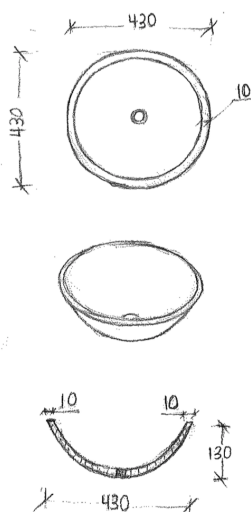

MODEL | AMATE

CODE | MB8000

DIMENSION | 430X430X130MM

MODEL	AMATE
CODE	MB8000
MATERIAL	PIETRA GREY
FINISH	HONED
WEIGHT	15KGS