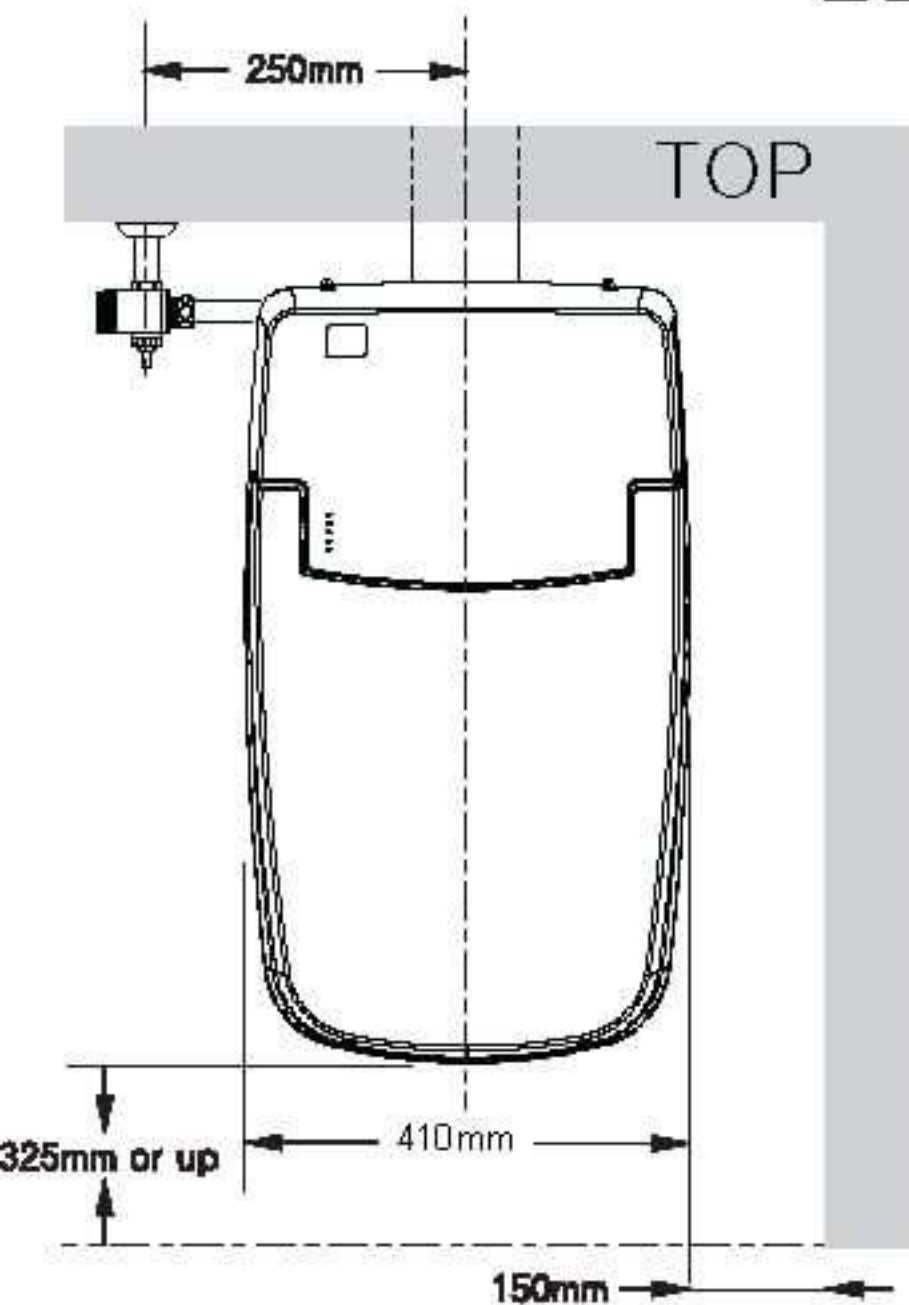

Wall drain P-Trap

180mm - Standard Set out (P-Trap)

Floor drain S-Trap

200mm-350mm - Ceramic Pan (S-Trap)

80mm-200mm - Acrylic Pan (S-Trap)

You must contact our helpdesk to get the correction fittings as there are three different models required