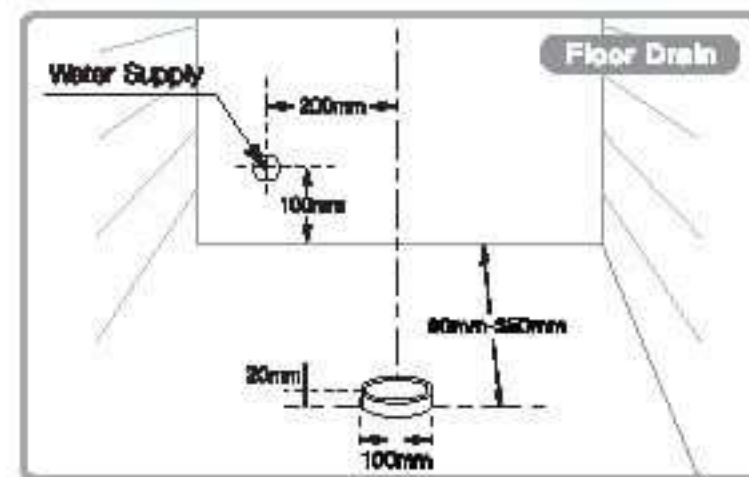

Installation:

To be carried out by a licensed plumber. Installation as per local region, council plumbing specifications and plumbing codes additional back flow device may be a requirement

Electrical:

Standard 10 amp power point required

Wall drain P-Trap

180mm - Standard Set out (P-Trap)

Floor drain S-Trap

200mm-350mm - Ceramic Pan (S-Trap)

80mm-200mm - Acrylic Pan (S-Trap)

You must contact our helpdesk to get the correction fittings as there are three different models required