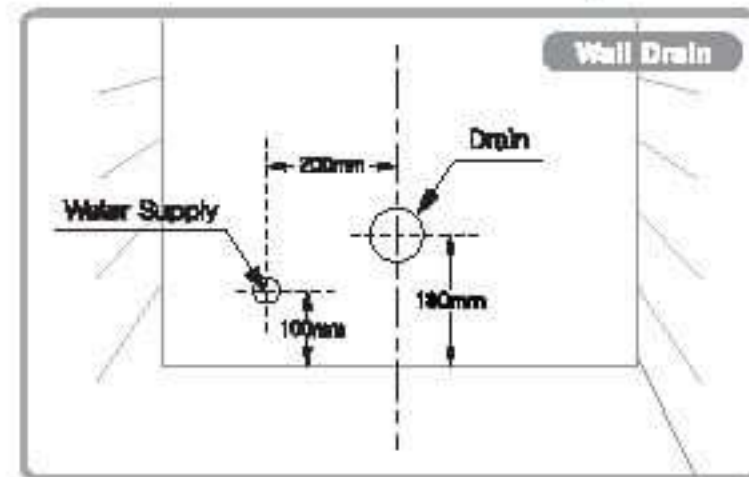

Wall drain P-Trap

180mm - Standard Set out (P-Trap)

Floor drain S-Trap

200mm-350mm - Ceramic Pan (S-Trap)

80mm-200mm - Acrylic Pan (S-Trap)

You must contact our helpdesk to get the correction fittings as there are three different models required