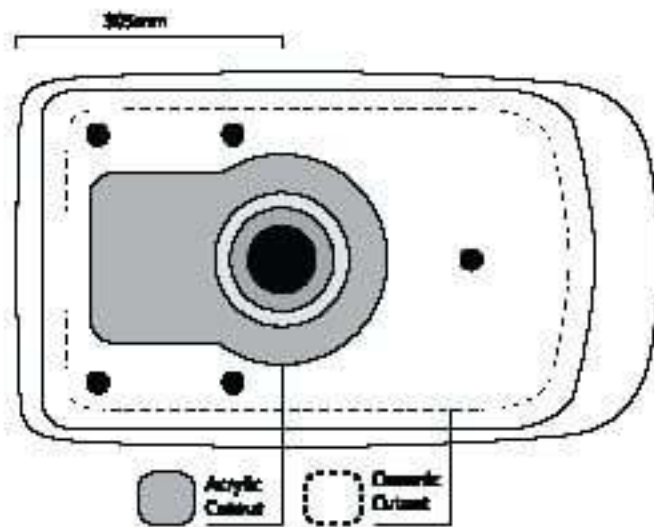

Heated seat

The seat temperature is adjustable.

Soft Close

The seat and lid close down softly.

Seat temp ON/OFF
Light ON/OFF
Flush

3 year factory warranty

IMPORTANT - Installation

Water pressure: Minimum 150kpa maximum 750kpa with 20L per minute minimum flow

Wall drain P-Trap

180mm - Standard Set out (P-Trap)

Floor drain S-Trap

200mm-350mm - Ceramic Pan (S-Trap)

80mm-200mm - Acrylic Pan (S-Trap)

You must contact our helpdesk to get the correction fittings as there are three different models required