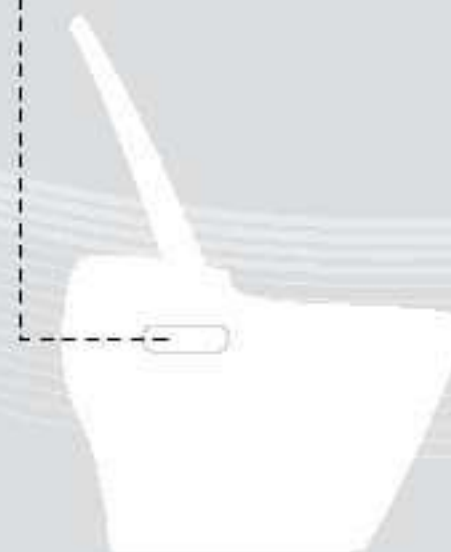

Heated seat

The seat temperature is adjustable.

Soft Close

The seat and lid close down softly.

Seat temp ON/OFF
Light ON/OFF
Flush

3 year factory warranty

IMPORTANT - Installation

Water pressure: Minimum 150kpa maximum 750kpa with 20L per minute minimum flow

Wall drain P-Trap

180mm - Standard Set out (P-Trap)

Floor drain S-Trap

200mm-350mm - Ceramic Pan (S-Trap)

80mm-200mm - Acrylic Pan (S-Trap)

You must contact our helpdesk to get the correction fittings as there are three different models required