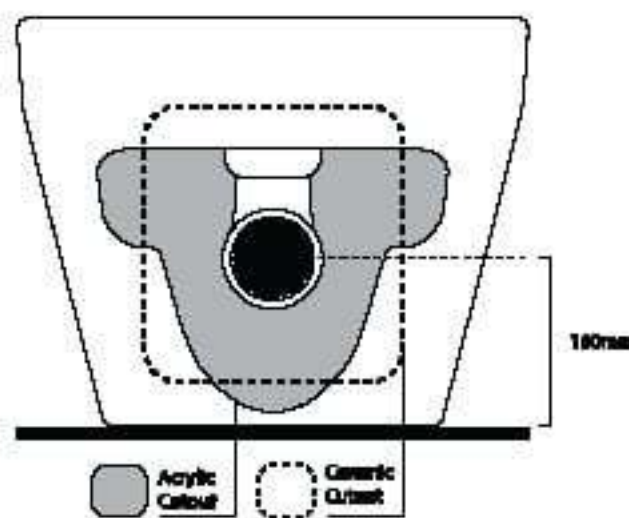

Heated seat

The seat temperature is adjustable.

Soft Close

The seat and lid close down softly.

Seat temp ON/OFF
Light ON/OFF
Flush

3 year factory warranty

IMPORTANT - Installation

Water pressure: Minimum 150kpa maximum 750kpa with 20L per minute minimum flow

Installation:

To be carried out by a licensed plumber. Installation as per local region, council plumbing specifications and plumbing codes additional back flow device may be a requirement

Electrical:

Standard 10 amp power point required

Wall drain P-Trap

180mm - Standard Set out (P-Trap)

Floor drain S-Trap

200mm-350mm - Ceramic Pan (S-Trap)

80mm-200mm - Acrylic Pan (S-Trap)

You must contact our helpdesk to get the correction fittings as there are three different models required

		<i>Knight</i>	<i>Prince</i>	<i>Queen</i>	<i>King</i>
Product Model					
		Pan: Ceramic or Acrylic	Pan: Ceramic or Acrylic	Pan: Ceramic	Pan: Ceramic or Acrylic
Product Dimension					
<i>Cleansing</i>	Posterior Wash	N/A	●	●	●
	Feminine Wash	N/A	●	●	●
	Enema	N/A	●	●	●
	Kid	N/A	N/A	N/A	N/A
	Oscillating	N/A	●	●	●
	Pulsating	N/A	●	●	●
	Rhythm	N/A	●	●	●
	Nozzle Position	N/A	5 Level	5 Level	5 Level
	Water Pressure	N/A	5 Level	5 Level	5 Level
<i>Comfortable</i>	Water Heating	N/A	Preheated	Preheated	Preheated
	Heated Seat	●	●	●	●
	Dry	N/A	●	●	●
	Deodorant	N/A	●	●	●
	Water Temperature	N/A	3 Level	3 Level	3 Level
	Seat Temperature	N/A	3 Level	3 Level	3 Level
	Dry Temperature	N/A	3 Level	3 Level	3 Level
	Remote control	●	●	●	●
	Auto Flushing	●	●	●	●
	Damper	●	●	●	Auto Open/Close
	Power Saving	●	●	●	●
<i>Safe</i>	Seat Sensor	●	●	●	●
	Bum Protecting	●	●	●	●
	Emergency Button	●	●	●	●
	Anti Bacterial Seat	●	●	●	●
	Nozzle Cleaning	N/A	●	●	●
	Night Light	●	●	N/A	●