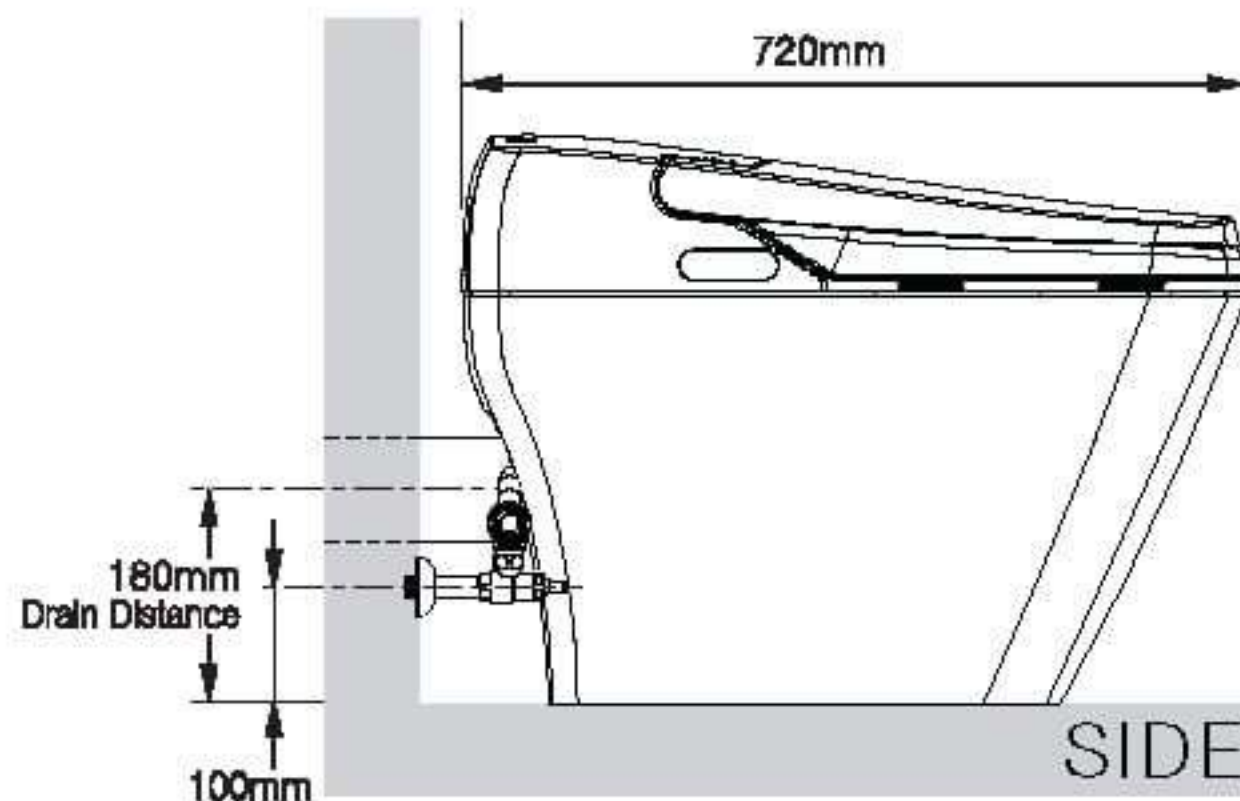

Wall drain P-Trap

180mm - Standard Set out (P-Trap)

Floor drain S-Trap

200mm-350mm - Ceramic Pan (S-Trap)

80mm-200mm - Acrylic Pan (S-Trap)

You must contact our helpdesk to get the correction fittings as there are three different models required