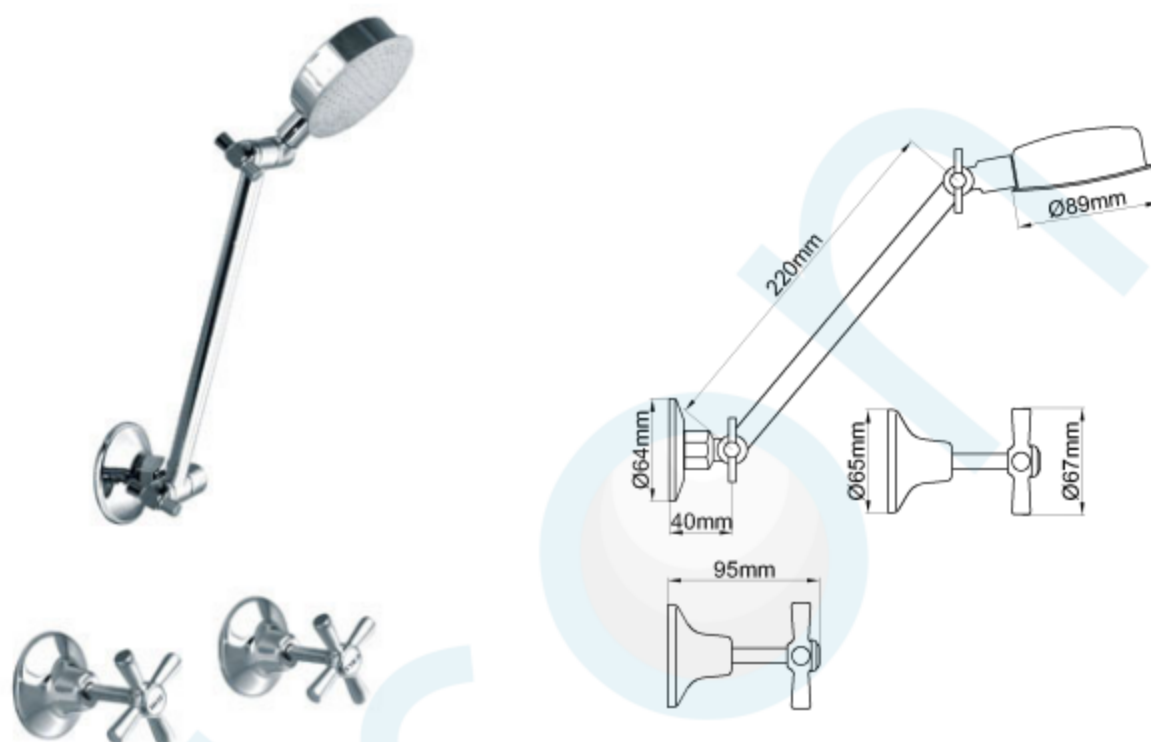

TRENT SHOWER SET CHROME WELS 3 STAR

CODE:59262

Brand Name: **elson**

Product Specification & Features

- Maximum Working Temperature: 80 °C
- Maximum Working Pressure: 1300 KPa
- Threads: Complies with AS 1722.2
- Material: DR Brass, Complies with AS 2345
- Suitable for Potable Water, Complies with AS/NZS 4020
- WELS Reg. Number: SM13563, WELS Rating: 3 STAR 9 L/Min
- Double O-ring Seal