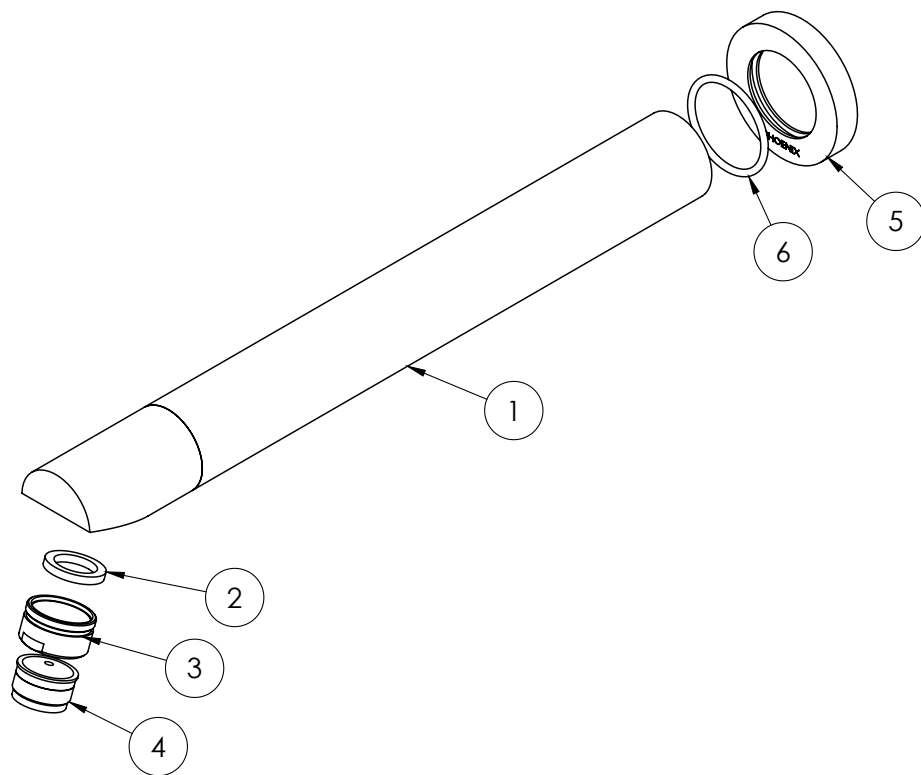

MATTE BLACK

WELS:

N/A

PARTS LIST

1. SPOUT
2. AERATOR GASKET
3. HOUSING
4. AERATOR
5. DRESS RING
6. O-RING 32X2.5

MAINTENANCE AND CARE:

- All surfaces should be cleaned with mild liquid detergent or soap and water.
- Do not use cream cleaners or citrus based cleaning products, as they are abrasive.
- Use of unsuitable cleaning agents may damage the surface. Any damage caused in this way will not be covered by warranty.

PACKAGING INCLUDES

- 1 x Wall outlet
- 1 x Dress ring
- 1 x Installation instructions
- 1 x Warranty card

PLEASE [CLICK HERE](#) TO VIEW FULL WARRANTY

While we aim to ensure the specifications shown are correct at time of printing, Phoenix Tapware reserves the right to make modifications without prior notice. Always use the physical product measurements for mark-ups and roughing-in as the line drawing shown may differ from the actual product over time. All measurements are shown in millimetres.