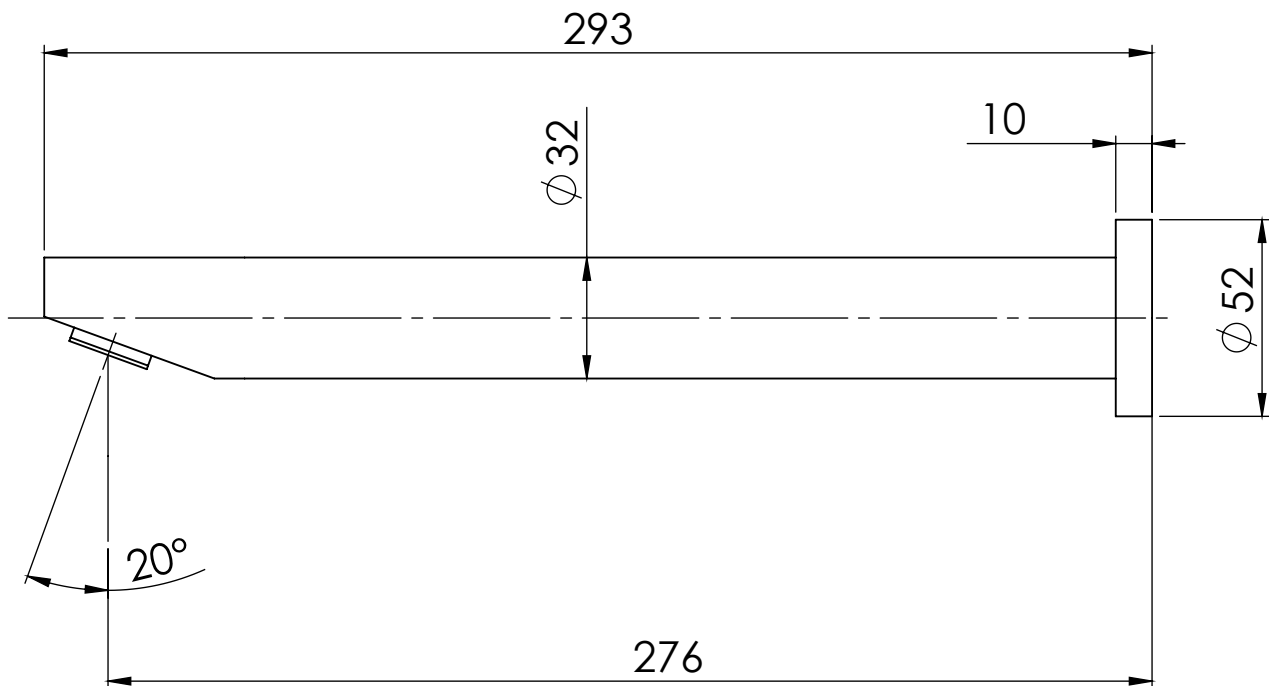

PHOENIX

SPECIFICATIONS

VIVID

WALL BATH OUTLET 32 X 300MM ANGLED

PRODUCT CODE: V817 MB
FINISH: MATTE BLACK
WELS: N/A

INFORMATION:

TEMPERATURE RATING: MIN 1° - MAX 75°
PRESSURE RATING: MIN 150 kPa - MAX 500 kPa

AVAILABLE IN:

CHROME MATTE BLACK GUN METAL BRUSHED NICKEL BRUSHED GOLD

COMING SOON

FOR MORE INFORMATION VISIT
www.phoenixtapware.com.au

PLEASE [CLICK HERE TO VIEW FULL WARRANTY](#)

While we aim to ensure the specifications shown are correct at time of printing, Phoenix Tapware reserves the right to make modifications without prior notice. Always use the physical product measurements for mark-ups and roughing-in as the line drawing shown may differ from the actual product over time. All measurements are shown in millimetres.

www.phoenixtapware.com.au
03 9780 4200