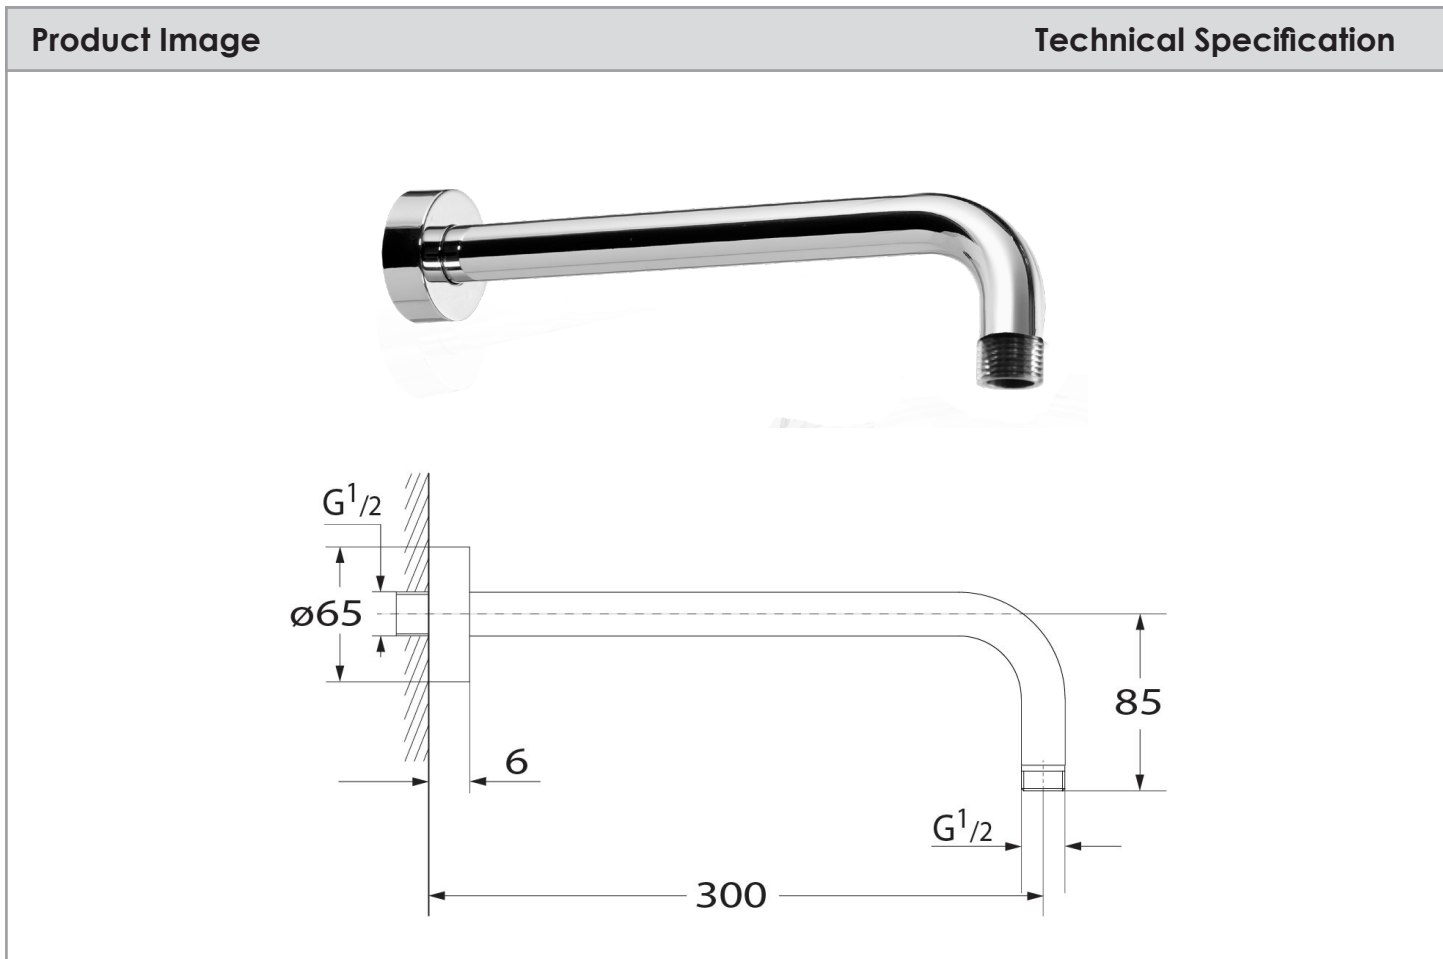

ESSENTIAL SHOWER ARM

| Description | |
|----------------------|-------------------------|
| Essential Shower Arm | |
| 900300 | 300mm Arm - Chrome |
| 900300MB | 300mm Arm - Matte Black |
| 900300RG | 300mm Arm - Sunset |