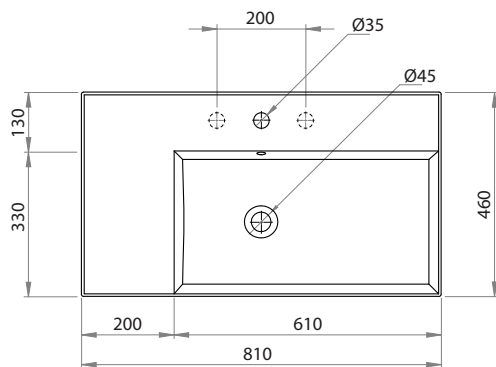

Twenty 80 Right Bowl Bench Basin

Product Code: TC20820 (NTH), TC20821 (1TH), TC20823 (3TH)

The Twenty collection of luxury basins embody sleek and precise styling. Crisp planes, thin walls and a perimeter that elegantly frames the basin tops, combine to present feature pieces that are distinctive while not being bulky. Four configurations are available; full bowl, centre bowl with side shelves, right or left hand bowl with side shelf.

Specifications

- Colour / Finish** — White / Gloss
- Material** — Vitreous China
- Bowl Capacity** — 7L to Overflow
- Tap Holes** — 0, 1 or 3
- Overflow** — Integral
- Waste Outlet** — 32mm Overflow Plug & Waste to be ordered separately (TA3240 or TA4032)
- W x D x H** — 810 x 460 x 125mm
- Installation** — This basin is not glazed at the rear, therefore, it is recommended that it be installed directly against the wall behind.
- Warranty** — 10 years