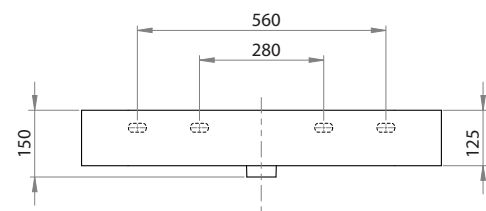

Twenty 80 Right Bowl Bench Basin

Product Code: TC20820 (NTH), TC20821 (1TH), TC20823 (3TH)

The Twenty collection of luxury basins embody sleek and precise styling. Crisp planes, thin walls and a perimeter that elegantly frames the basin tops, combine to present feature pieces that are distinctive while not being bulky. Four configurations are available; full bowl, centre bowl with side shelves, right or left hand bowl with side shelf.

Specifications

- Colour / Finish** — White / Gloss
- Material** — Vitreous China
- Bowl Capacity** — 7L to Overflow
- Tap Holes** — 0, 1 or 3
- Overflow** — Integral
- Waste Outlet** — 32mm Overflow Plug & Waste to be ordered separately (TA3240 or TA4032)
- W x D x H** — 810 x 460 x 125mm
- Installation** — This basin is not glazed at the rear, therefore, it is recommended that it be installed directly against the wall behind.
- Warranty** — 10 years