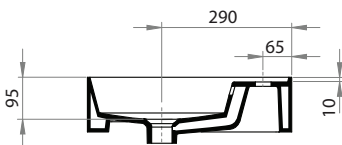

Twenty 80 Right Bowl Bench Basin

Product Code: TC20820 (NTH), TC20821 (1TH), TC20823 (3TH)

The Twenty collection of luxury basins embody sleek and precise styling. Crisp planes, thin walls and a perimeter that elegantly frames the basin tops, combine to present feature pieces that are distinctive while not being bulky. Four configurations are available; full bowl, centre bowl with side shelves, right or left hand bowl with side shelf.

Specifications

- Colour / Finish** — White / Gloss
- Material** — Vitreous China
- Bowl Capacity** — 7L to Overflow
- Tap Holes** — 0, 1 or 3
- Overflow** — Integral
- Waste Outlet** — 32mm Overflow Plug & Waste to be ordered separately (TA3240 or TA4032)
- W x D x H** — 810 x 460 x 125mm
- Installation** — This basin is not glazed at the rear, therefore, it is recommended that it be installed directly against the wall behind.
- Warranty** — 10 years