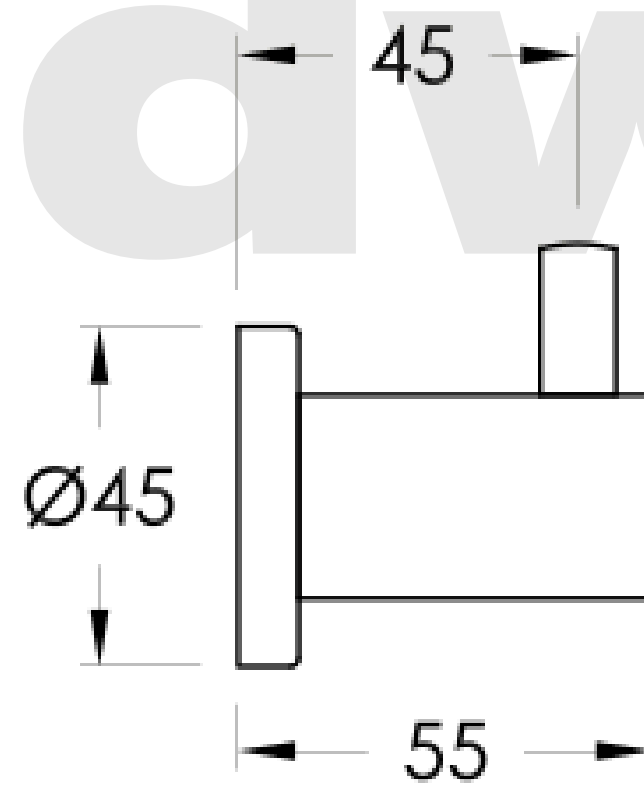

Brodware

CITY PLUS

1.9763.00.0.XX

XX Indicates finish
Manufacturing engineers of quality commercial and residential fittings
Dimensions subjects to change without notice. All dimensions are approximate
Copyright © Brodware Pty Ltd 2018. www.brodware.com