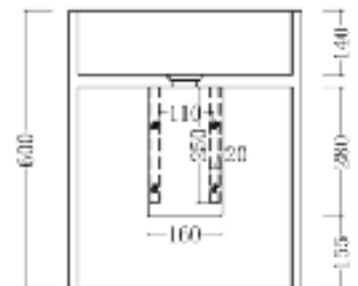

ALTA

WALL HUNG BASIN

MODEL	ALTA WALL HUNG BASIN
CODE	GKS 2008
MATERIAL	KASSTONE
WEIGHT(KGS)	52