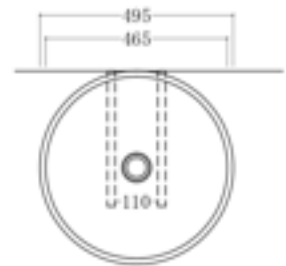

ALTA

WALL HUNG BASIN

MODEL	ALTA WALL HUNG BASIN
CODE	GKS 2008
MATERIAL	KASSTONE
WEIGHT(KGS)	52