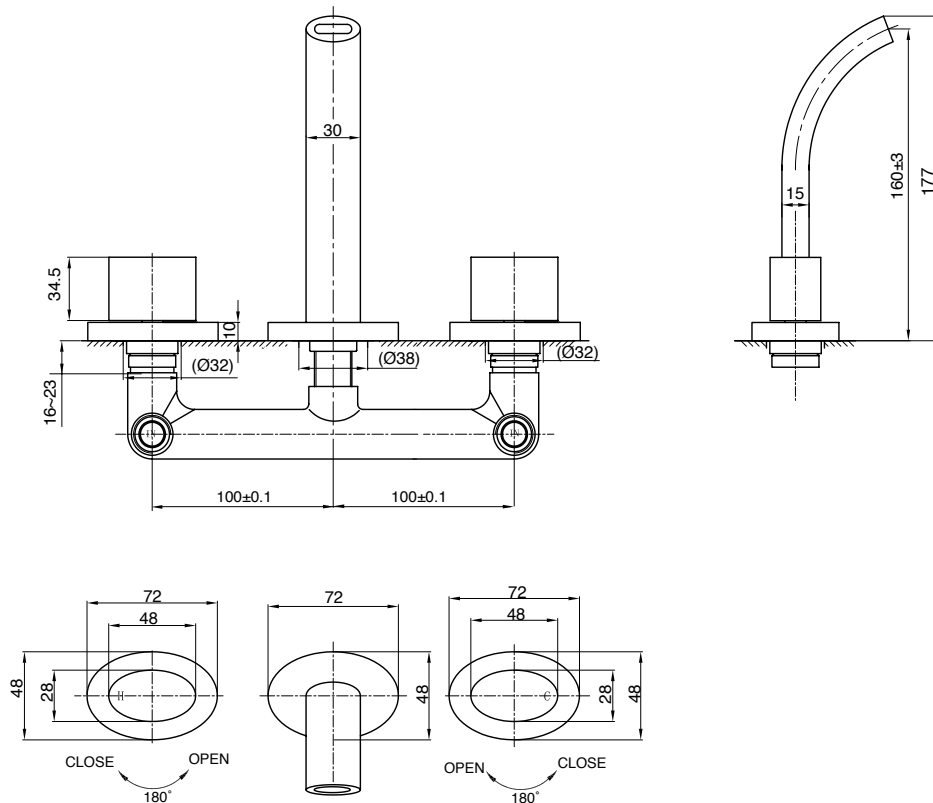

Product Code : OV.01-3W160

Colour : chrome

- Features :**
- 72mm x 48mm flange
 - 1/2" female spout
 - ceramic disc 180° turn

Manufactured by:

PARISI

Copyright and Intellectual Property Right Protected
 Web : www.parisi.com.au Email : techinfo@parisi.com.au

Technical Details

Installation Note :

The Inwall breach or body face must be no less than 16mm and no deeper than 23mm behind the finished wall face.

Breach not supplied.

Please ensure that a compatible breach piece is used with this product.

*** Restrictor fitted - removable for bath application.**