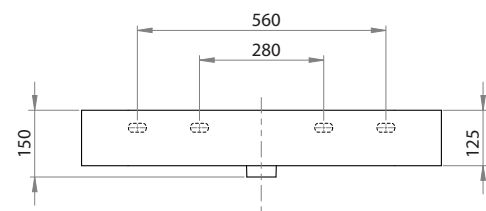

## Twenty 80 Right Bowl Wall Basin

Product Code: TC20820/S (NTH), TC20821/S (1TH), TC20823/S (3TH)

The Twenty collection of luxury basins embody sleek and precise styling. Crisp planes, thin walls and a perimeter that elegantly frames the basin tops, combine to present feature pieces that are distinctive while not being bulky. Four configurations are available; full bowl, centre bowl with side shelves, right or left hand bowl with side shelf.

### Specifications

Colour / Finish	—	White / Gloss
Material	—	Vitreous China
Bowl Capacity	—	7L to Overflow
Tap Holes	—	0, 1 or 3
Overflow	—	Integral
Waste Outlet	—	32mm Overflow Plug & Waste to be ordered separately (TA3240 or TA4032)
W x D x H	—	810 x 460 x 125mm
Fixings	—	Wall fixing bolts supplied (WFB100)
Warranty	—	10 years