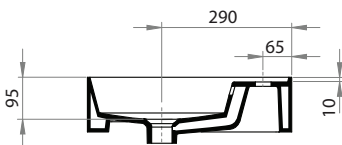

## Twenty 80 Right Bowl Wall Basin

Product Code: TC20820/S (NTH), TC20821/S (1TH), TC20823/S (3TH)

The Twenty collection of luxury basins embody sleek and precise styling. Crisp planes, thin walls and a perimeter that elegantly frames the basin tops, combine to present feature pieces that are distinctive while not being bulky. Four configurations are available; full bowl, centre bowl with side shelves, right or left hand bowl with side shelf.

### Specifications

Colour / Finish	—	White / Gloss
Material	—	Vitreous China
Bowl Capacity	—	7L to Overflow
Tap Holes	—	0, 1 or 3
Overflow	—	Integral
Waste Outlet	—	32mm Overflow Plug & Waste to be ordered separately (TA3240 or TA4032)
W x D x H	—	810 x 460 x 125mm
Fixings	—	Wall fixing bolts supplied (WFB100)
Warranty	—	10 years