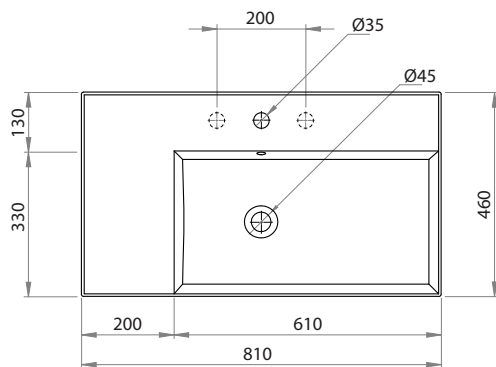

## Twenty 80 Right Bowl Wall Basin

Product Code: TC20820/S (NTH), TC20821/S (1TH), TC20823/S (3TH)

The Twenty collection of luxury basins embody sleek and precise styling. Crisp planes, thin walls and a perimeter that elegantly frames the basin tops, combine to present feature pieces that are distinctive while not being bulky. Four configurations are available; full bowl, centre bowl with side shelves, right or left hand bowl with side shelf.

### Specifications

Colour / Finish	—	White / Gloss
Material	—	Vitreous China
Bowl Capacity	—	7L to Overflow
Tap Holes	—	0, 1 or 3
Overflow	—	Integral
Waste Outlet	—	32mm Overflow Plug & Waste to be ordered separately (TA3240 or TA4032)
W x D x H	—	810 x 460 x 125mm
Fixings	—	Wall fixing bolts supplied (WFB100)
Warranty	—	10 years