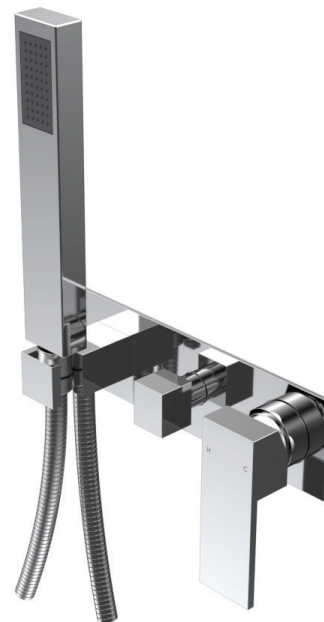

## Blade Wall Mixer 3-Way Diverter with Hand Shower

**Product Code: EB.04-D3Q-A**

Polished Chrome

<b>Colour &amp; Finish</b>	— Chrome Polished
<b>Material</b>	— Brass / Stainless Steel
<b>Dimensions</b>	— 220 x 3 x 125mm
<b>Operation</b>	— Tilt and Turn / Progressive
<b>Diverter</b>	— 3 Way
<b>Features</b>	— Backplate, Diverter Mixer, Hand shower and hose, Female support union
<b>WELS</b>	— 3 STAR 9.0L/min
<b>Warranty</b>	— 12 Months (Conditions Apply)