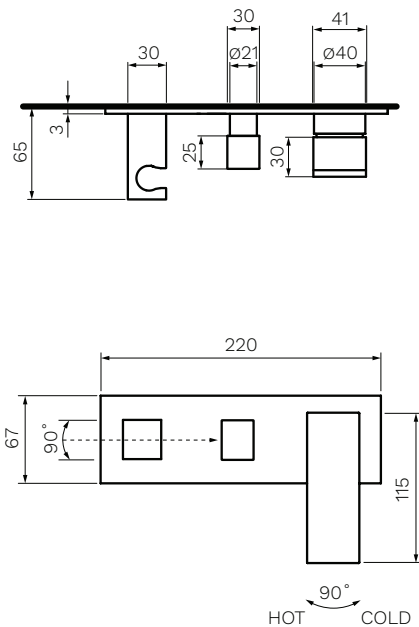

## Blade Wall Mixer 3-Way Diverter with Hand Shower

**Product Code: EB.04-D3Q-A**

Polished Chrome

<b>Colour &amp; Finish</b>	— Chrome Polished
<b>Material</b>	— Brass / Stainless Steel
<b>Dimensions</b>	— 220 x 3 x 125mm
<b>Operation</b>	— Tilt and Turn / Progressive
<b>Diverter</b>	— 3 Way
<b>Features</b>	— Backplate, Diverter Mixer, Hand shower and hose, Female support union
<b>WELS</b>	— 3 STAR 9.0L/min
<b>Warranty</b>	— 12 Months (Conditions Apply)