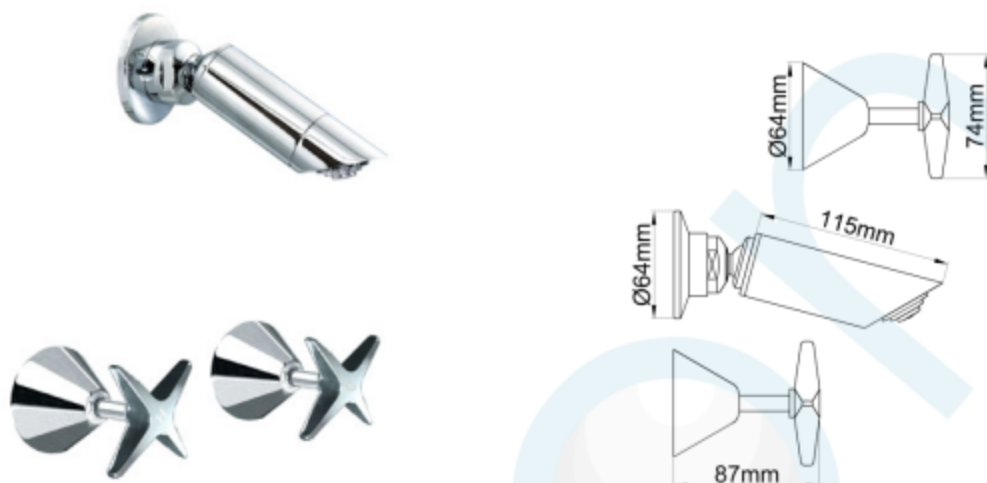

HENTY SHOWER SET C/P WELS 3 STAR

CODE : 54260

Brand Name: **elson**

Product Specification & Features

- Maximum Working Temperature: 80°C
- Maximum Working Pressure: 1300 KPa
- Threads: Complies with AS 1722.2
- Material: DR Brass, Complies with AS 2345
- Suitable for Potable Water, Complies with AS/NZS 4020
- WELS Reg. Number: SM13546, WELS Rating: 3 STAR 9 L/Min
- Double O-ring Seal