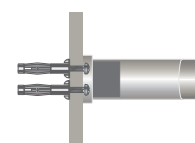

Plasterboard Fixing Kit

ABZPLFK