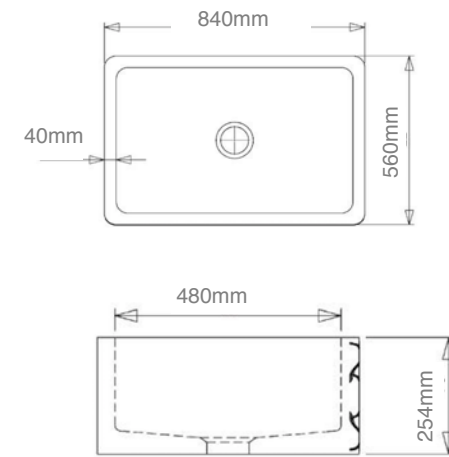

MODEL **KITONO KITCHEN SINK**

COLOUR **SAN CARLO BROWN**

SHAPE **SQUARE**

MADE OF **NATURAL MARBLE**

FINISH **MATTE (HONED)**

CODE **KTA2000**

LENGTH **840**

WIDTH **560**

HIGHT **254**

WASTE **114**

DIMENSIONS ARE IN MM

**SIDE VIEW**

M A M O 