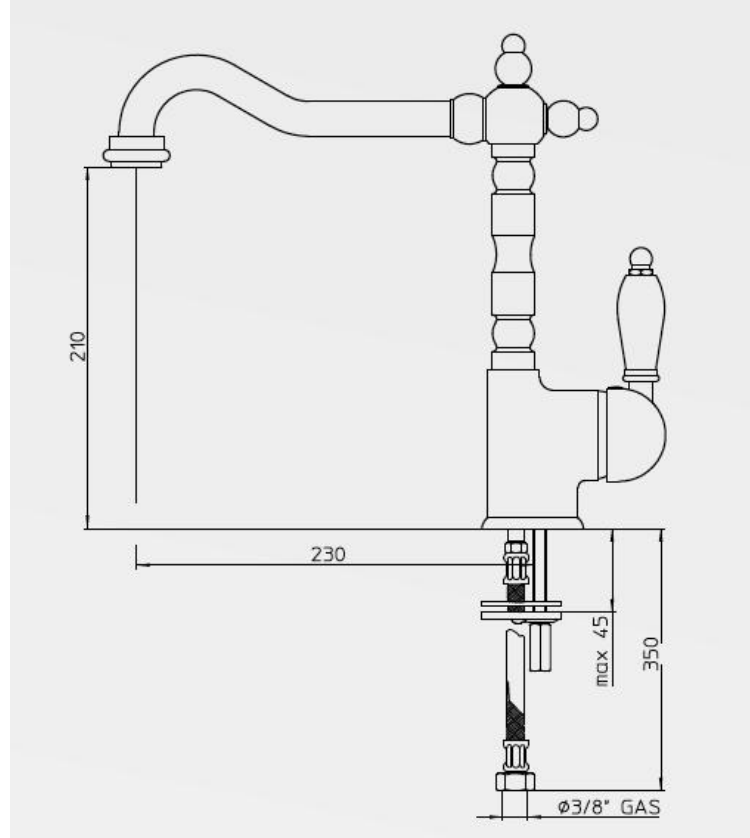

## Clasicó Single Mixer - Brushed Nickel

**Code:** 18113BN4

TRADITIONAL & HAMPTONS STYLE SPECIALISTS

BATHROOM | KITCHEN | LAUNDRY

### Specifications

- Material: Brass
- Finish: Brushed Nickel
- Italina made mixer cartridge operation
- WELS Rating: 4 Star (7.5L/min) (R:T21308)
- Watermark approved to Australian Standards
- Swivel Spout