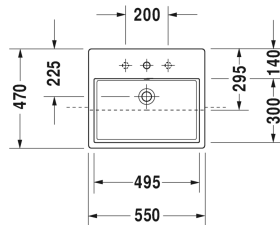

Semi-recessed washbasin # 0382550000 / 0382550030 / 0382550060

| < 550 mm > |

Semi-recessed washbasin	Dimension	Weight	Order number
with overflow, with tap platform, fixings for installation in wooden consoles included, 550 mm			
Colors			
00 White Alpin			
Variant			
●	550 x 470 mm	16.200 kg	0382550000
● ● ●	550 x 470 mm	16.200 kg	0382550030
☒	550 x 470 mm	16.200 kg	0382550060
Sanitary ceramics with the special WonderGliss surface finish will remain clean and attractive-looking for a long time to come. When ordering WonderGliss please add a "1" as eleventh digit to the model number.			

All drawings contain the necessary measurements which are subject to standard tolerances. Exact measurements, in particular for customised installation scenarios, can only be taken from the finished ceramic piece.