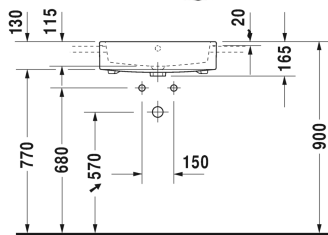

Semi-recessed washbasin # 0382550000 / 0382550030 / 0382550060

| < 550 mm > |

Semi-recessed washbasin	Dimension	Weight	Order number
with overflow, with tap platform, fixings for installation in wooden consoles included, 550 mm			
Colors			
00 White Alpin			
Variant			
●	550 x 470 mm	16.200 kg	0382550000
● ● ●	550 x 470 mm	16.200 kg	0382550030
☒	550 x 470 mm	16.200 kg	0382550060
Sanitary ceramics with the special WonderGliss surface finish will remain clean and attractive-looking for a long time to come. When ordering WonderGliss please add a "1" as eleventh digit to the model number.			

All drawings contain the necessary measurements which are subject to standard tolerances. Exact measurements, in particular for customised installation scenarios, can only be taken from the finished ceramic piece.