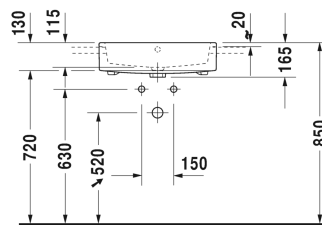

Semi-recessed washbasin # 0382550000 / 0382550030 / 0382550060

| < 550 mm > |

Semi-recessed washbasin	Dimension	Weight	Order number
with overflow, with tap platform, fixings for installation in wooden consoles included, 550 mm			
Colors			
00 White Alpin			
Variant			
●	550 x 470 mm	16.200 kg	0382550000
● ● ●	550 x 470 mm	16.200 kg	0382550030
☒	550 x 470 mm	16.200 kg	0382550060
Sanitary ceramics with the special WonderGliss surface finish will remain clean and attractive-looking for a long time to come. When ordering WonderGliss please add a "1" as eleventh digit to the model number.			

All drawings contain the necessary measurements which are subject to standard tolerances. Exact measurements, in particular for customised installation scenarios, can only be taken from the finished ceramic piece.