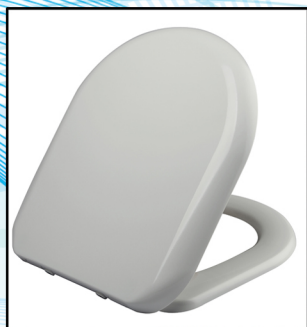

### DESCRIPTION

The Haron **TS-1800** Florenze is made with a Duroplast Material (Bathroom Ceramic Look and Feel), with a rounded edge D-Shape to suit most modern Toilet Suites. Can be Top or Bottom Fixed

### HINGE SYSTEM

- Stainless Steel Hinges
- Quick release Hinge System for easy cleaning
- Can be Top or Bottom fixed for Wall Mounted or Close Coupled Cisterns

### MATERIAL

Duroplast / Urea

- Built in Bumpers
- Quick Release Take off Seat
- Long Lasting and Durable

Carton Packed

Ceramic Look & Feel

Quick Release Lift Off Seat for Easy Cleaning