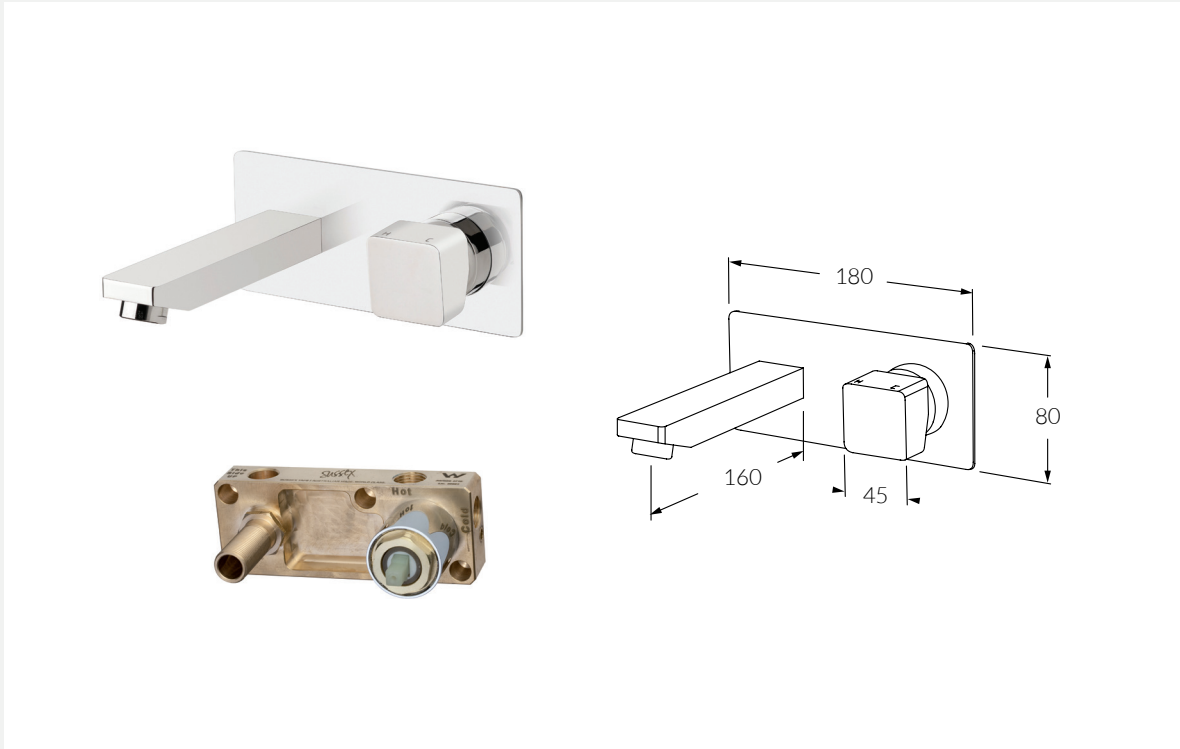

INFORMATION SHEET

Suba Wall Basin Mixer Outlet System RH

Product code:	Available options:
BWBMS160RH	Right hand operation
BWBMS160LH	Left hand operation
BWBMS160V	Vertical operation

FEATURING THE SUSSEX MASTERFIT

A new innovative all-in-one plumbing unit that simplifies the installation process of mixer and outlet combinations.

- Made in Australia from high quality solid brass
- Precision engineered to Australian Standards
- Significant savings in Cost, Labour and Time
- Easy to install
- Mixers, outlets and backplates fit perfectly every time
- Standards ½" BSP connections for plumbing fittings
- Simultaneous use of two outlets
- Mixer cartridges fully serviceable after installation
- Generous tolerance for wall cover thicknesses
- Simultaneous use of two outlets
- Mixer cartridges fully serviceable after installation
- Generous tolerance for wall cover thicknesses