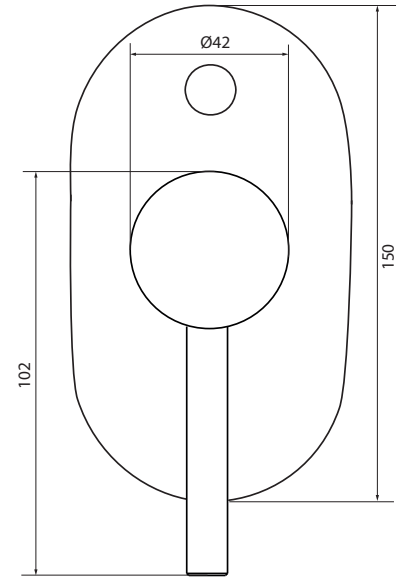

ARCHITECTURA PIN DIVERTER MIXER

Product Image	Technical Specification
---------------	-------------------------

Description	
Architectura Pin Diverter Mixer	
TVT11930XB	Architectura Pin Diverter Mixer Trim
TVT00056150061	Universal Shower Mixer Body

Additional Information
<ul style="list-style-type: none"> 35mm Ceramic Cartridge