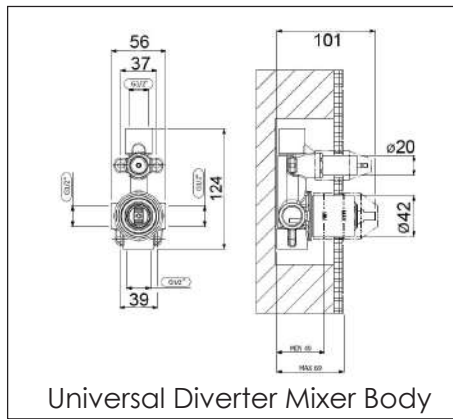

ARCHITECTURA PIN DIVERTER MIXER

Product Image	Technical Specification
---------------	-------------------------

Description	
Architectura Pin Diverter Mixer	
TVT11930XB	Architectura Pin Diverter Mixer Trim
TVT00056150061	Universal Shower Mixer Body

Additional Information
<ul style="list-style-type: none"> 35mm Ceramic Cartridge