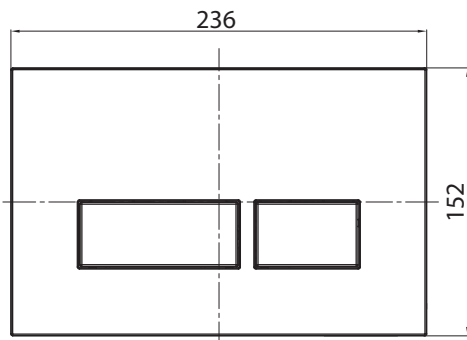

Blade Push Panel

Product Code: PA231 (Chrome), PA232 (Satin Vivo), PA233 (Chrome/Satin Chrome), PA234 (Matt Black), PA235 (Gloss White), PA237 (Satin Gold)

Blade rectangular push button & panel set comes in six different finishes, which can be matched with any pan to suit the look of your bathroom. They can be installed on the wall above the toilet, on a benchtop or counter. Quick and easy release system, allows for efficient servicing of the cistern components.

Specifications

- Colour** — Chrome (PA321), Satin Vivo (PA232), Chrome/Satin Vivo (PA233), Matt Black (PA234), Gloss White (PA235)
- Material** — ABS plastic
- Operation** — Mechanical
- Location** — Wall or Benchtop installation
- Warranty** — 1 year parts & labour
- Installation** — Refer to detailed instructions in packaging
Suitable for board up to 40mm thick.
- Compatible Cisterns** — PA110: Slim Concealed Cistern
PA120: Slim Concealed Cistern with Frame
PA130: Low Level Concealed Cistern
PA140: Low Level Concealed Cistern with Frame
PA135: Adjustable Low Level Concealed Cistern