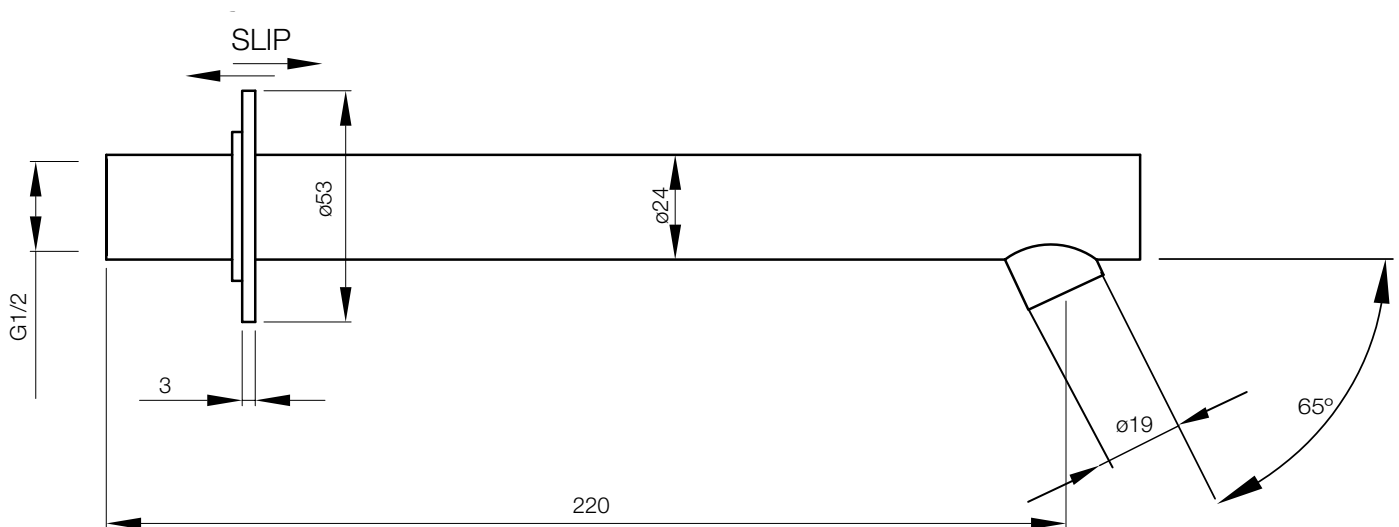

# SPOUTS - WALL

TONDO wall spout 220mm

Product Code : TO.02WF.220

Colour : chrome

Features :

- ½ "female thread
- Ø53 flange

Manufactured by:

PARISI

## Technical Details

\* Restrictor fitted - removable for bath application.