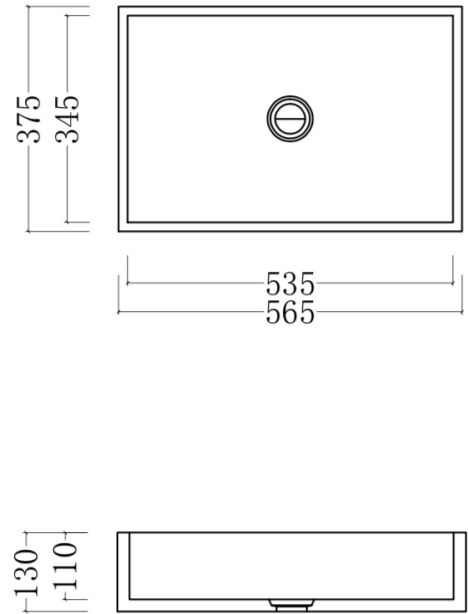

BIANCA

BENCH TOP BASIN

SPECIFICATIONS

MODEL	BIANCA BENCH TOP BASIN
CODE	GKS1028
MATERIAL	KASSTONE
WEIGHT(KGS)	13