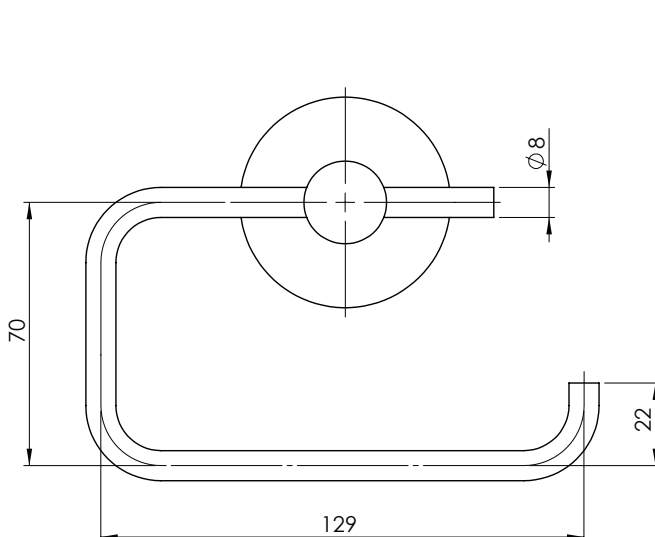

### PACKAGING INCLUDES

- 1 x Toilet roll holder
- 1 x Installation kit
- 1 x Installation instructions
- 1 x Warranty card

PLEASE [CLICK HERE](#) TO VIEW FULL WARRANTY

While we aim to ensure the specifications shown are correct at time of printing, Phoenix Tapware reserves the right to make modifications without prior notice. Always use the physical product measurements for mark-ups and roughing-in as the line drawing shown may differ from the actual product over time. All measurements are shown in millimetres.