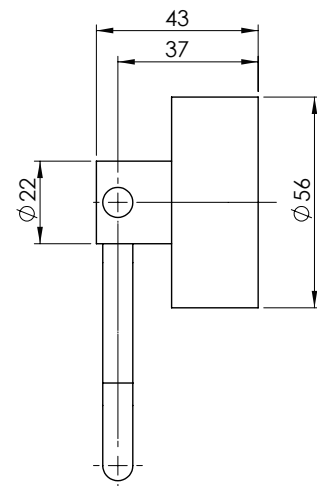

PACKAGING INCLUDES

- 1 x Toilet roll holder
- 1 x Installation kit
- 1 x Installation instructions
- 1 x Warranty card

PLEASE [CLICK HERE](#) TO VIEW FULL WARRANTY

While we aim to ensure the specifications shown are correct at time of printing, Phoenix Tapware reserves the right to make modifications without prior notice. Always use the physical product measurements for mark-ups and roughing-in as the line drawing shown may differ from the actual product over time. All measurements are shown in millimetres.

www.phoenixtapware.com.au
03 9780 4200