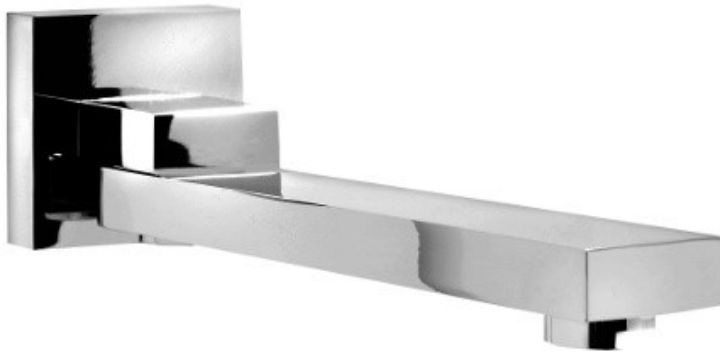

## ONRA SWIVEL BATH SPOUT 255MM CHROME 10190

- Contemporary new design
- Available in chrome
- 15 Year replacement warranty
- Maximum operating pressure 500kpa
- Minimum operating pressure 150kpa
- Maximum water temperature 80 degrees
- Must be installed by a licensed plumber