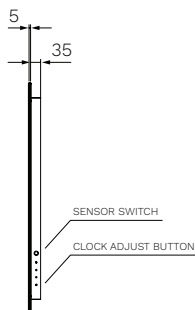

Star 100 Mirror with Magnifier

Product Code: PM.017

The Star Mirror with Magnifier and backlit LED lighting will light up your bathroom. The mirror must not be installed 150mm from any object, including walls or other bathroom furniture.

- Colour & Finish** — Mirror
- Material** — Glass Mirror
- Dimensions** — 1000 x 35 x 800mm
- Features** — Hardwired Backlit LED Lighting, Defogger, Digital Clock, 3x Magnification with LED surround, Infrared Sensor
- IP Rating** — IP 44
- Warranty** — 12 Months (Conditions Apply)

PARISI

Note: Dimensions are in millimetres and nominal. They can vary according to material and manufacturing tolerances. Exact dimensions should be determined by measuring actual product. PARISI reserves the right to vary specifications without notice.