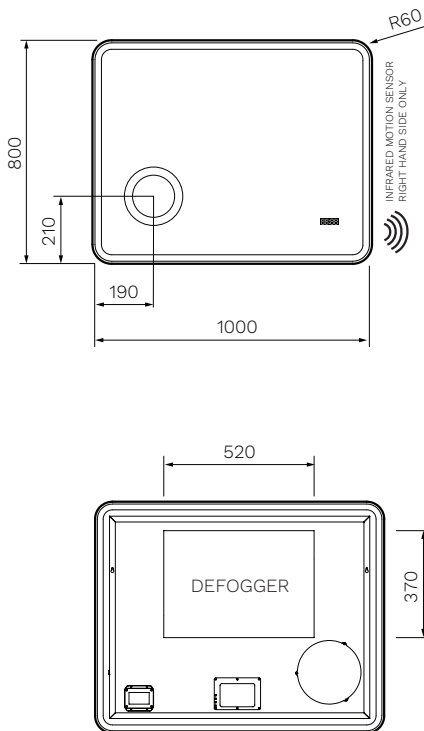

Star 100 Mirror with Magnifier

Product Code: PM.017

The Star Mirror with Magnifier and backlit LED lighting will light up your bathroom. The mirror must not be installed 150mm from any object, including walls or other bathroom furniture.

- Colour & Finish** — Mirror
- Material** — Glass Mirror
- Dimensions** — 1000 x 35 x 800mm
- Features** — Hardwired Backlit LED Lighting, Defogger, Digital Clock, 3x Magnification with LED surround, Infrared Sensor
- IP Rating** — IP 44
- Warranty** — 12 Months (Conditions Apply)

PARISI

Note: Dimensions are in millimetres and nominal. They can vary according to material and manufacturing tolerances. Exact dimensions should be determined by measuring actual product. PARISI reserves the right to vary specifications without notice.