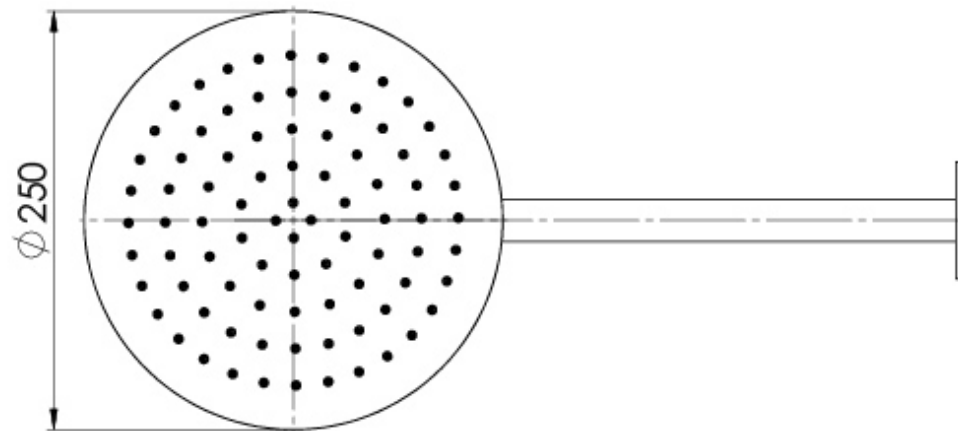

VIVID SLIMLINE SS

VIVID SLIMLINE SS 316 SHOWER ARM AND ROSE

SPECIFICATIONS

AVAILABLE IN

316-5200-51
Stainless Steel

INFORMATION

Temperature Rating
1 - 75°C

Pressure Rating
150 - 500kPa

MAINTENANCE AND CARE:

- All surfaces should be cleaned with mild liquid detergent or soap and water.
- Do not use cream cleaners or citrus based cleaning products, as they are abrasive.
- Use of unsuitable cleaning agents may damage the surface.
- Any damage caused in this way will not be covered by warranty.

Please visit <https://www.phoenixtapware.com.au/warranty> to view the full warranty