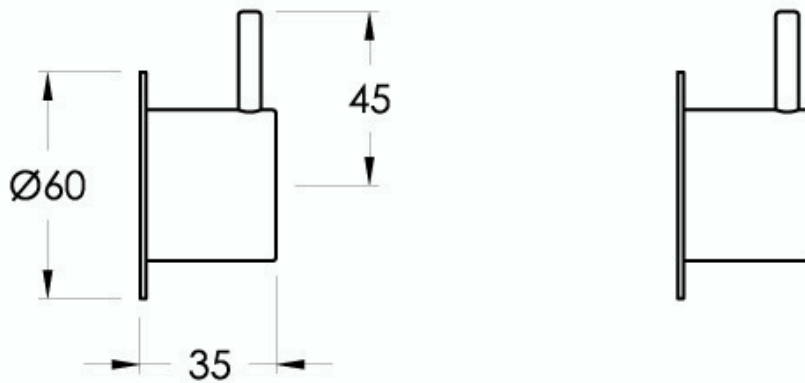

Brodware

Ⓐ Approximate distance

MINIM

XX Indicates finish
 Manufacturing engineers of quality commercial and residential fittings
 Dimensions subjects to change without notice. All dimensions are approximate
 Copyright © Brodware Industries 2013. www.brodware.com.au