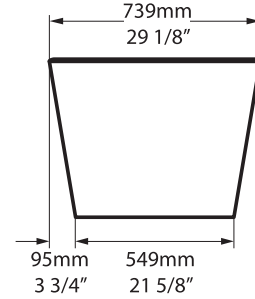

ios 54

Vetralla

VET-N-SW-NO

Top view

Front view

Side view

Section BB
Shown with K12 waste kit

Section AA

*All measurements subject to +/-5% tolerance
*Overflow hole not drilled