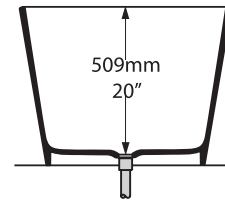

ios 54

Vetralla

VET-N-SW-NO

Top view

Front view

Side view

Section BB
Shown with K12 waste kit

Section AA

*All measurements subject to +/-5% tolerance
*Overflow hole not drilled