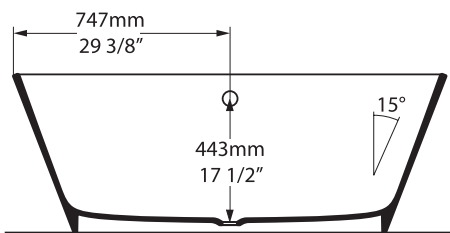

ios 54

Vetralla

VET-N-SW-NO

Top view

Front view

Side view

Section BB
Shown with K12 waste kit

Section AA

*All measurements subject to +/-5% tolerance
*Overflow hole not drilled