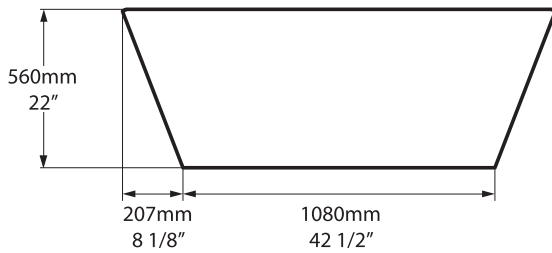

ios 54

Vetralla

VET-N-SW-NO

Top view

Front view

Side view

Section BB
Shown with K12 waste kit

Section AA

*All measurements subject to +/-5% tolerance
*Overflow hole not drilled