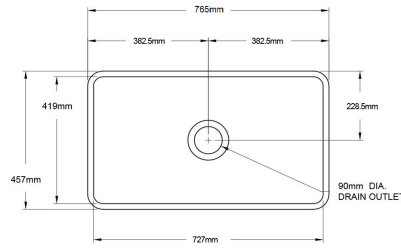

Novi 75 x 46 Fine Fireclay Matte White Butler Sink

Code: NO753FS-MW

TRADITIONAL & HAMPTONS STYLE SPECIALISTS

BATHROOM | KITCHEN | LAUNDRY

Specifications

- Material: Fine Fireclay
- Finish: Matte White
- Waste Outlet Included: 90x50mm Basket Waste
- Mounting options: Butler (front showing), Counter Top (glazed on all 4 sides), Under Counter (framework required)
- Capacity: 64L
- Suitable for use with food waste disposer – we recommend purchase of an extended flange and a model with anti-vibration collar
- This sink is reversible, so it can be installed with flat or ribbed/farmhouse side facing out.
- Note: Fine Fireclay is a natural product and therefore subject to variations. This should be seen as a quality that adds to its unique natural beauty. Variations +/- 2% to the specifications are common and acceptable and are within industry tolerance. We always recommend the cabinet maker and stone provider has the actual sink with them to measure before making cabinetry or cutting stone. For more information please visit our Installation, Care & Warranty page, or Contact Us.