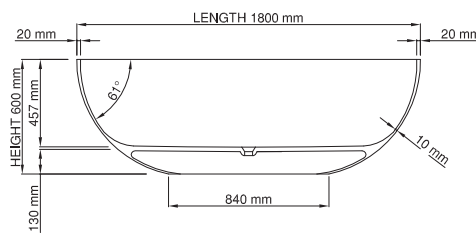

thin-edge

Price: \$ 5, 590.00  
 Size (l) x (w) x (h): 1800mm x 750mm x 600mm  
 Waste to floor: 130mm  
 Water capacity: 345 L  
 Overflow: No overflow  
 Material: DADOquartz®  
 Finish: Matte / Satin

Base dimensions: 840mm x 420mm  
 Edge width: 20mm  
 Waste diameter: 50mm - fits Bespoke 40mm plug  
 Weight: 93kg

### Shipping information

Packing dimensions: 1880mm x 970mm x 750mm  
 Shipping mass: 143kg