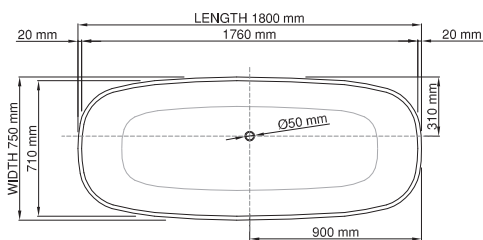

thin-edge

Price: \$ 5, 590.00  
 Size (l) x (w) x (h): 1800mm x 750mm x 600mm  
 Waste to floor: 130mm  
 Water capacity: 345 L  
 Overflow: No overflow  
 Material: DADOquartz®  
 Finish: Matte / Satin

Base dimensions: 840mm x 420mm  
 Edge width: 20mm  
 Waste diameter: 50mm - fits Bespoke 40mm plug  
 Weight: 93kg

### Shipping information

Packing dimensions: 1880mm x 970mm x 750mm  
 Shipping mass: 143kg