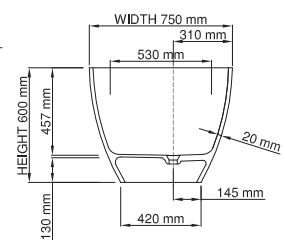

thin-edge

Price: \$ 5, 590.00  
 Size (l) x (w) x (h): 1800mm x 750mm x 600mm  
 Waste to floor: 130mm  
 Water capacity: 345 L  
 Overflow: No overflow  
 Material: DADOquartz®  
 Finish: Matte / Satin

Base dimensions: 840mm x 420mm  
 Edge width: 20mm  
 Waste diameter: 50mm - fits Bespoke 40mm plug  
 Weight: 93kg

### Shipping information

Packing dimensions: 1880mm x 970mm x 750mm  
 Shipping mass: 143kg