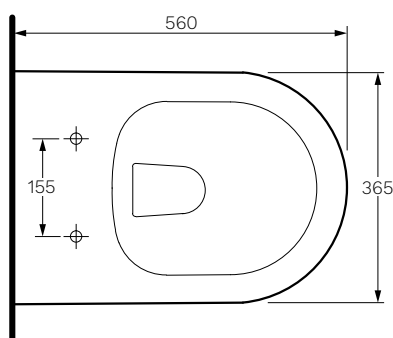

## L'Hotel Wall Faced Pan

**Product Code: PN740**

The L'Hotel Wall Faced Pan combines a classically simple design aesthetic with outstanding Rimless performance features and comes standard with the PARISI Easy Clean ceramic glaze. A compact, smooth sided wall faced suite complete with an impressive heavy grade, lift off, soft close toilet seat.

### Specifications

- Colour / Finish** — White / Gloss
- Material** — Ceramic
- Rim Type** — PARISI Rimless
- Seat Type** — Soft close / slim heavy grade / easy lift-off / UV resistant / antibacterial (PN5745)
- Surface Hygiene** — Easy Clean Antibacterial Protection
- Dimensions** — 365 x 560 x 410mm
- P Trap** — 185mm height FFL
- S Trap** — 70 - 115mm using PN0031 connector (included)
- Water Inlet** — Back Inlet 350mm height FFL
- WELS** — 4 STAR 4.5/3L 3.2L Average Flush
- Cistern Options** — Compatible with concealed cisterns (PA110, PA111, PA130, PA135, PA136)
- Button Options** — Compatible with push button panels and remote button sets (PA221 - PA265)
- Pan Fixing** — PW9043 (included)
- Warranty** — 10 years  
1 year on seat