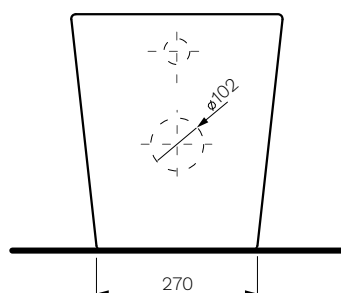

## L'Hotel Wall Faced Pan

**Product Code: PN740**

The L'Hotel Wall Faced Pan combines a classically simple design aesthetic with outstanding Rimless performance features and comes standard with the PARISI Easy Clean ceramic glaze. A compact, smooth sided wall faced suite complete with an impressive heavy grade, lift off, soft close toilet seat.

### Specifications

- Colour / Finish** — White / Gloss
- Material** — Ceramic
- Rim Type** — PARISI Rimless
- Seat Type** — Soft close / slim heavy grade / easy lift-off / UV resistant / antibacterial (PN5745)
- Surface Hygiene** — Easy Clean Antibacterial Protection
- Dimensions** — 365 x 560 x 410mm
- P Trap** — 185mm height FFL
- S Trap** — 70 - 115mm using PN0031 connector (included)
- Water Inlet** — Back Inlet 350mm height FFL
- WELS** — 4 STAR 4.5/3L 3.2L Average Flush
- Cistern Options** — Compatible with concealed cisterns (PA110, PA111, PA130, PA135, PA136)
- Button Options** — Compatible with push button panels and remote button sets (PA221 - PA265)
- Pan Fixing** — PW9043 (included)
- Warranty** — 10 years  
1 year on seat