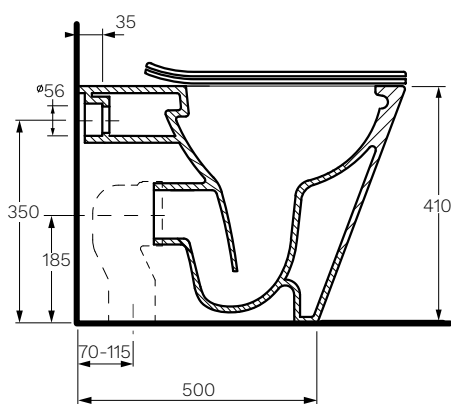

## L'Hotel Wall Faced Pan

**Product Code: PN740**

The L'Hotel Wall Faced Pan combines a classically simple design aesthetic with outstanding Rimless performance features and comes standard with the PARISI Easy Clean ceramic glaze. A compact, smooth sided wall faced suite complete with an impressive heavy grade, lift off, soft close toilet seat.

### Specifications

- Colour / Finish** — White / Gloss
- Material** — Ceramic
- Rim Type** — PARISI Rimless
- Seat Type** — Soft close / slim heavy grade / easy lift-off / UV resistant / antibacterial (PN5745)
- Surface Hygiene** — Easy Clean Antibacterial Protection
- Dimensions** — 365 x 560 x 410mm
- P Trap** — 185mm height FFL
- S Trap** — 70 - 115mm using PN0031 connector (included)
- Water Inlet** — Back Inlet 350mm height FFL
- WELS** — 4 STAR 4.5/3L 3.2L Average Flush
- Cistern Options** — Compatible with concealed cisterns (PA110, PA111, PA130, PA135, PA136)
- Button Options** — Compatible with push button panels and remote button sets (PA221 - PA265)
- Pan Fixing** — PW9043 (included)
- Warranty** — 10 years  
1 year on seat