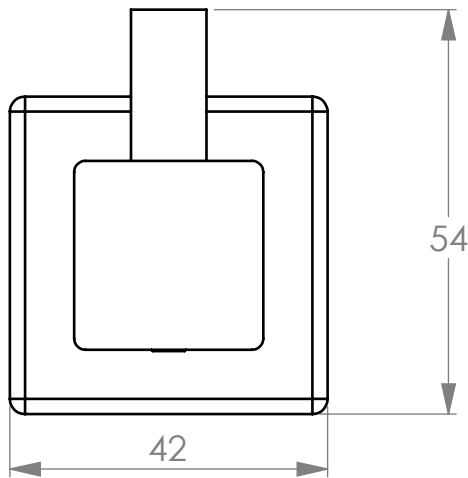

BATHROOM BUTLER® 8500 Series ROBE HOOK SINGLE

Finish:

Code:

POLISHED GRADE 304 Stainless Steel

8510POLS

BRUSHED GRADE 304 Stainless Steel

8510BRSH

Dimensions given are in millimeters.
Bathroom Butler® reserves the right to alter and/or remove
designs from time to time without prior notice.
This drawing is to be used for reference purposes only. E &O.E.