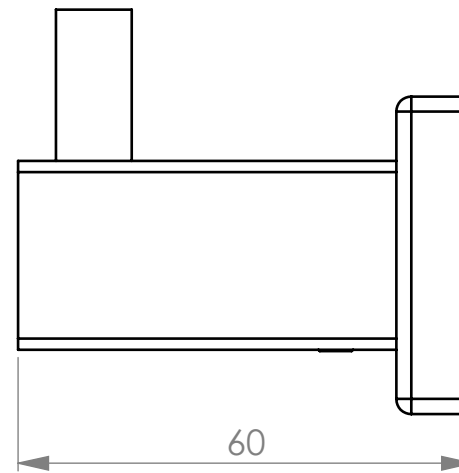

BATHROOM BUTLER® 8500 Series ROBE HOOK SINGLE

Finish:

Code:

POLISHED GRADE 304 Stainless Steel

8510POLS

BRUSHED GRADE 304 Stainless Steel

8510BRSH

Dimensions given are in millimeters.
Bathroom Butler® reserves the right to alter and/or remove
designs from time to time without prior notice.
This drawing is to be used for reference purposes only. E &O.E.