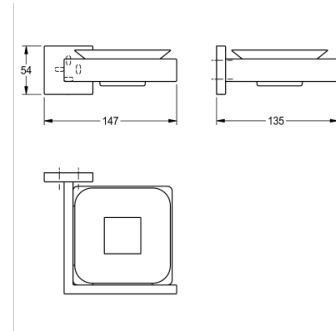

SOAP DISH

CUBX007HP | 2000106357

ARTICLE GROUP : **CUBX007++** | ARTICLE FAMILY (AF) : **Different accessories** | PRODUCT GROUP (PG) : **Accessories** |
MODEL RANGE : **CUBUS** | LIFECYCLE : **New**

Soap dish for wall mounting, stainless steel, surface high polished, glass dish, square cover to conceal the fixing of screws with drilled hole on bottom for fixation, incl. stainless steel screws and dowels.

TECHNICAL DATA

Gross Weight	0.75 kg
Material	STAINLESS-STEEL
Material Code	1.4301
Net Weight	0.58 kg
Overall Depth	135.00 mm
Overall Height	54.00 mm
Overall Width	147.00 mm
Surface Finish	HIGH-POLISHED
Type Of Fixing	SCREW
Type Of Mounting	WALL-MOUNTING