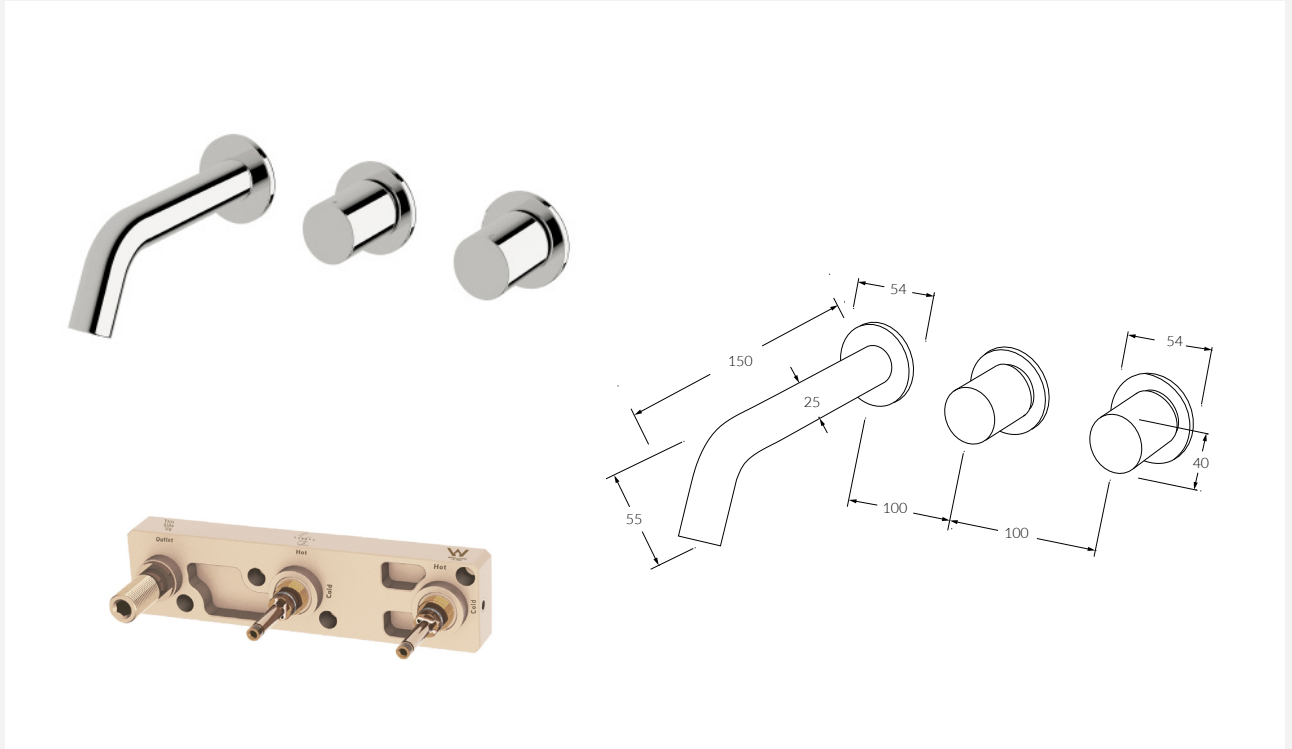

INFORMATION SHEET

Circa Wall Bath Hostess System RH 150mm

Product code: Available Option:
 RBHS150RH Right hand operation
 RBHS150LH Left hand operation

FEATURING THE SUSSEX MASTERFIT

A new innovative all-in-one plumbing unit that simplifies the installation process of mixer and outlet combinations.

- Made in Australia from high quality solid brass
- Precision engineered to Australian Standards
- Significant savings in Cost, Labour and Time
- Easy to install
- Spindles, outlets and backplates fit perfectly every time
- Standards ½" BSP connections for plumbing fittings
- Mixer cartridges fully serviceable after installation
- Generous tolerance for wall cover thicknesses